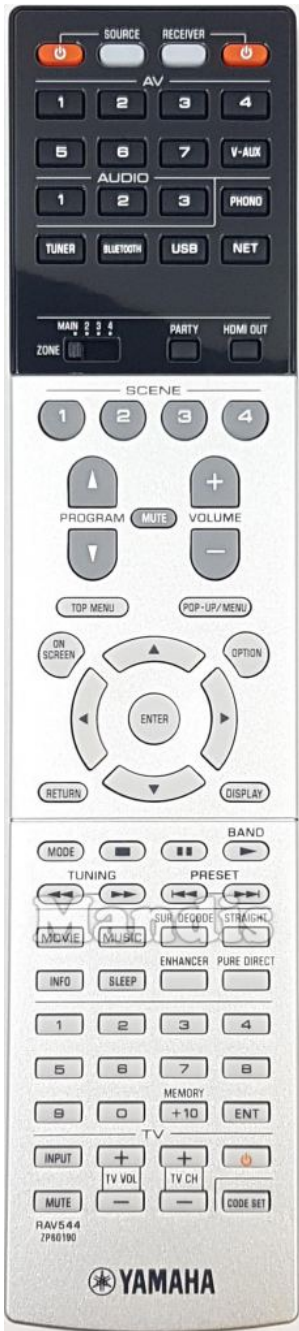

Original	Rechange

Original	Rechange