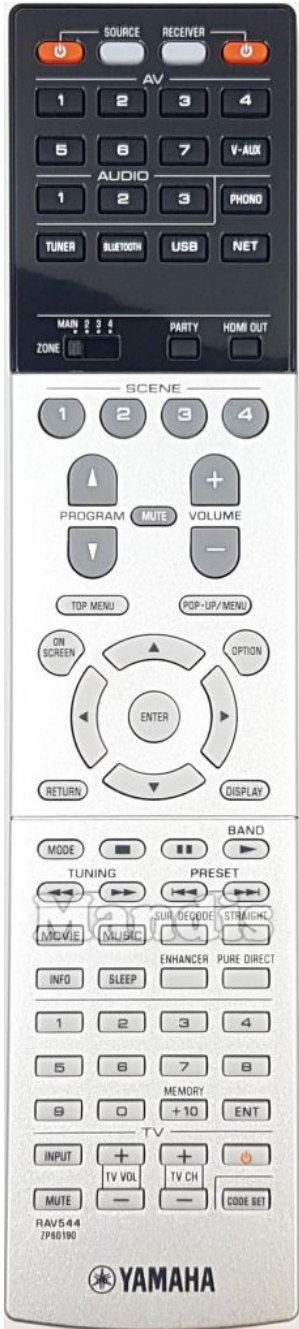

Original	Rechange

Original	Rechange