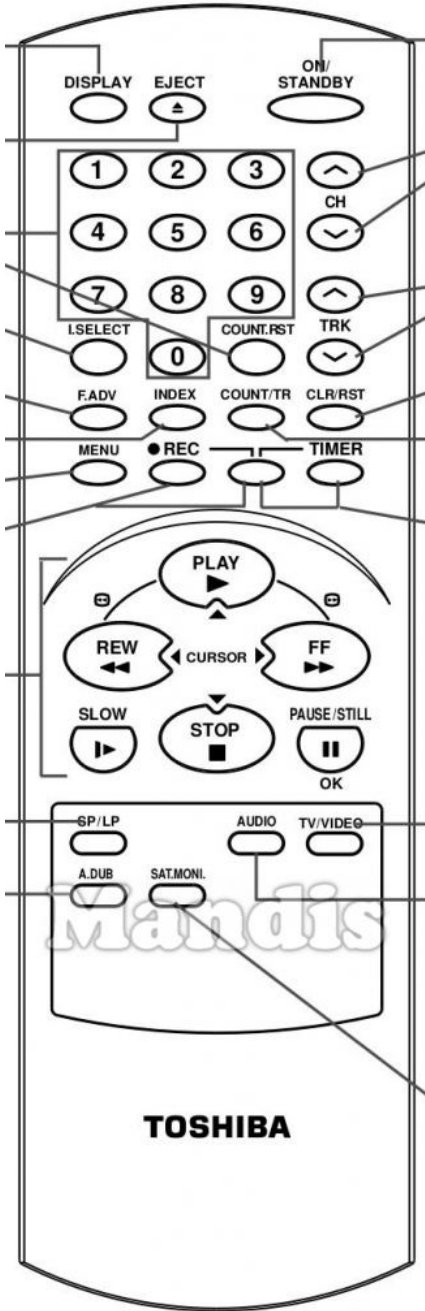

Original	Rechange
 Display	 Display / Media
 Eject	 Eject / Surround
 On / Standby	 Power
 1	 1
 2	 2
 3	 3
 CH+	 CH+ / Page+
 4	 4
 5	 5
 6	 6
 CH-	 CH- / Page-
 7	 7
 8	 8
 9	 9
 TRK+	 Vol+
 I.Select	 Smart / List
 0	 0

Original	Rechange
 Count.Rst.	 Back / Return
 TRK-	 Vol-
 F.Adv	 >>I / Preset+
 Index-	 Down
 Index+	 Up
 Count/TR	 Text / Goto
 Annul.	 Exit / Cancel / Clear
 Menu	 Menu / Home
 ENR.	 Rec / Rec Mode
 Timer	 Sleep / Timer
 Play	 Play / Slow
 << Rew	 << / Tune-
 >> FF	 >> / Tune+
 I> Slow	 Shift + Play /
 Stop	 Stop / Hold
 Pause / Still	 Pause / Step / Freeze
 SP/LP	 Picture / Format