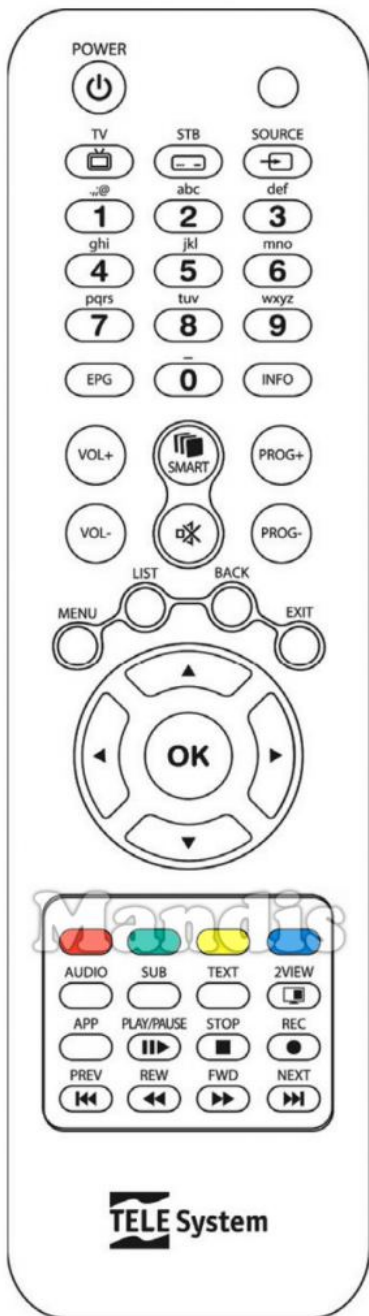

Original		Rechange		Original		Rechange	
	Power		Power		Prog+		Ch +
	1		1		Prog-		Ch -
	2		2		Menu		Menu
	3		3		List		List
	4		4		Back		Back
	5		5		Exit		Exit
	6		6		Up		Up
	7		7		Left		Left
	8		8		OK		Ok
	9		9		Right		Right
	0		0		Down		Down
	EPG		Guide		Red		Red
	Info		Info		Green		Green
	Vol+		Vol +		Yellow		Yellow
	Vol-		Vol -		Blue		Blue
	Smart		Smart		Audio		Dual
	Mute		Mute		Sub		Subt

Original		Recharge		Original		Recharge	
	Text		Text				
	2View		TV/R				
	APP		Media				
	Play / Pause		Play				
	Play / Pause		Pause				
	Stop		Stop				
	Rec		Rec				
	I << PREV		I <<				
	>> I NEXT		>> I				
	<< REW		<<				
	>> FWD		>>				