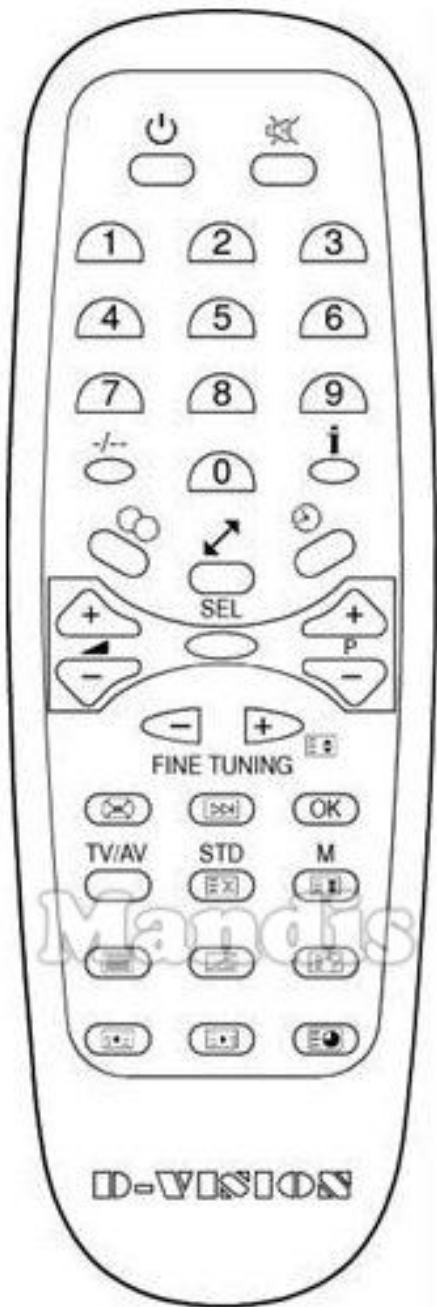

Original		Rechange		Original		Rechange	
	Power		Power		Vol+		Vol +
	Mute		Mute		Vol-		Vol -
	1		1		P+		Ch +
	2		2		P-		Ch -
	3		3		(X)		Exit
	4		4	>>I icon"/>	>>I		>>I
	5		5		OK		Ok
	6		6		SEL		Menu
	7		7		Fine Tuing+		Right
	8		8		Fine Tuing-		Left
	9		9		TV/AV		AV
	0		0		STD / [≡X]		Smart
	-/-		Guide		M		Media
	i		Info		Text		Text
	OO		Dual		[/≡]		D. Menu
	Format		Format		Reveal		TV/R
	⊖ Sleep		3D		[1<≡]		<<

	Original	Recharge	Original	Recharge
	[>=>1]		>>	
	[≡O]		Options	