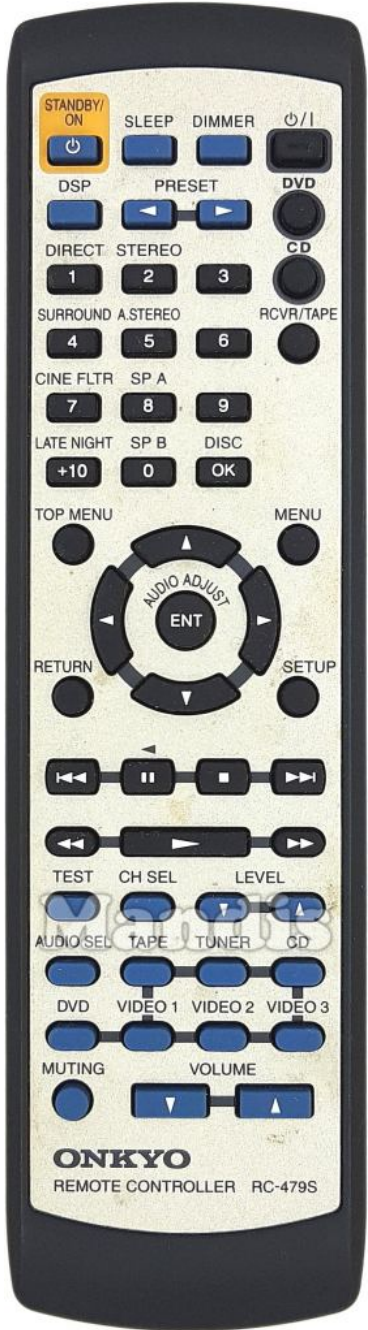

Original	Recharge
 Standby/On	 Power
 Power CD	 Shift + Power
 Sleep	 Sleep
 Dimmer	 Media
 DSP	 Smart
 < Preset	 Left
 Preset >	 Right
 1	 1
 2	 2
 3	 3
 4	 4
 5	 5
 6	 6
 7	 7
 8	 8
 9	 9
 0//SP B	 0

Original	Recharge
 +10	 Guide
 OK/Disc	 Ok
 I<<	 I<<
 Pause/<	 Pause
 Stop	 Stop
 >>I	 >>I
 <<	 <<
 Play	 Play
 >>	 >>
 Test	 Text
 CH Sel	 Options
 Level Down	 Ch -
 Level Up	 Ch +
 Audio Sel	 Dual
 Tape	 Subt
 Tuner	 TV/R
 CD	 Yellow

	Original	Rechange		
	DVD		Blue	
	Video 1		Red	
	Video 2		Green	
	Video 3		Pre Ch	
	Vol+		Vol +	
	Vol-		Vol -	
	Muting		Mute	

	Original	Rechange		

Original	Rechange
Power DVD	Power
1	1
2	2
3	3
4	4
5	5
6	6
7	7
8	8
9	9
0/SP B	0
+10	Guide
OK/Disc	Pre Ch
Top Menu	Shift + Menu
Menu	Menu
Return	Back
Setup	Options

Original	Rechange
Up	Up
Down	Down
Right	Right
Left	Left
ENT/Audio Adjust	Ok
I<<	I<<
Pause/<	Pause
Stop	Stop
>>I	>>I
<<	<<
Play	Play
>>	>>
Vol+	Vol +
Vol-	Vol -
Muting	Mute

	Original	Rechange		Rechange
	Direct		1	
	Stereo		2	
	Surround		4	
	A.Stereo		5	
	Cine FLTR		7	
	SP A		8	
	Late Night		GUIDE	Guide
	SP B		0	
	Right			Right
	Left			Left
	ENT/Audio Adjust		OK	Ok
	Pause/<			Pause
	Stop			Stop
	<<		<<	
	Play		PLAY MODE	Play
	>>		>>	
	Vol+		+ VOL	Vol +