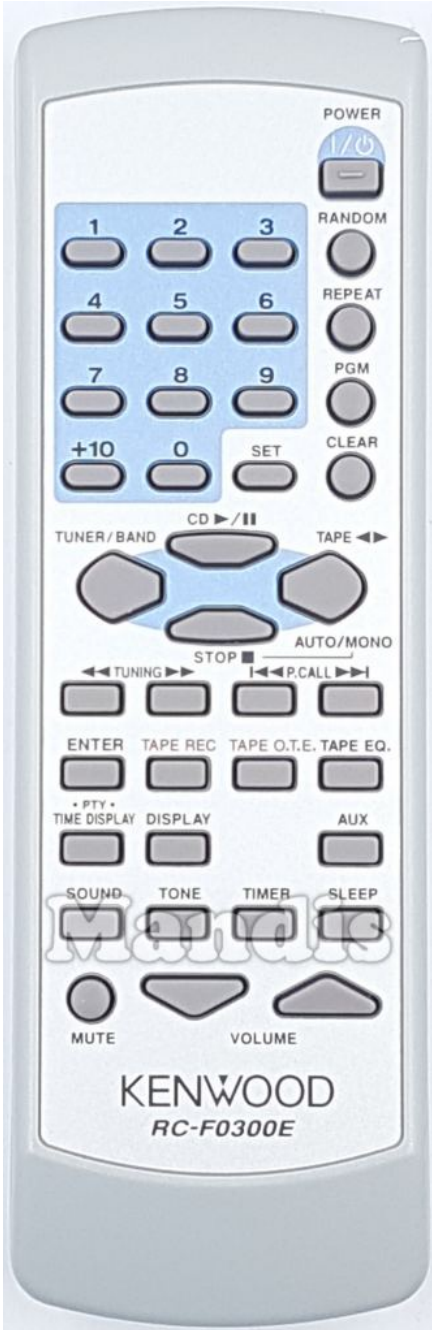

Original	Recharge	Original	Recharge
0	HDMI - BAT 0		
REPEAT	APP Green / APP / Repeat		
RANDOM	Prime Video RANDOM Blue / Prime Video / Random		
TIMER	SHIFT + TIMER SLEEP Shift + Sleep / Timer		
AUX	SHIFT + AUX - HDD 7 Shift + 7