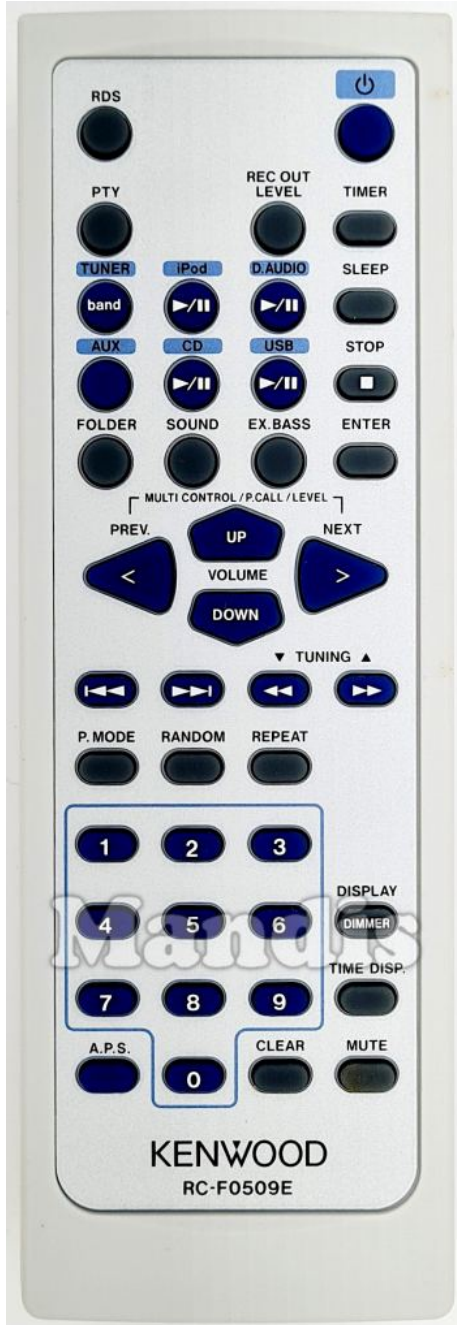

Original	Recharge
 Power	 Power
 RDS	 Smart
 PTY	 Media
 Rec Out Level	 Rec
 Timer	 Shift + AV
 Band/Tuner	 TV/R
 Play/Pause iPod	 Red
 Play/Pause	 Green
 AUX	 AV
 Play/Pause CD	 Play
 Play/Pause USB	 Pause
 Stop	 Stop
 Sleep	 Sleep
 Folder	 Options
 Sound	 Dual
 EX.Bass	 Subt
 Enter	 Ok

Original	Recharge
 Vol Up	 Vol +
 Vol Down	 Vol -
 >/Next	 Right
 </Prev	 Left
 I<<	 I<<
 >>I	 >>I
 <</Tuning	 <<
 >>/Tuning Up	 >>
 Repeat	 Text
 Random	 3D
 P.Mode	 Format
 1	 1
 2	 2
 3	 3
 4	 4
 5	 5
 6	 6

Original		Rechange	
7	7	7	7
8	8	8	8
9	9	9	9
0	0	0	0
A.P.S.	A.P.S.	D	Blue
DISPLAY DIMMER	Dimmer/Display	DISPLAY INFO	Info
TIME DISP.	Time Disp.	C	Yellow
MUTE	Mute	MUTE	Mute
CLEAR	Clear	CLEAR EXIT	Exit

Original		Rechange	