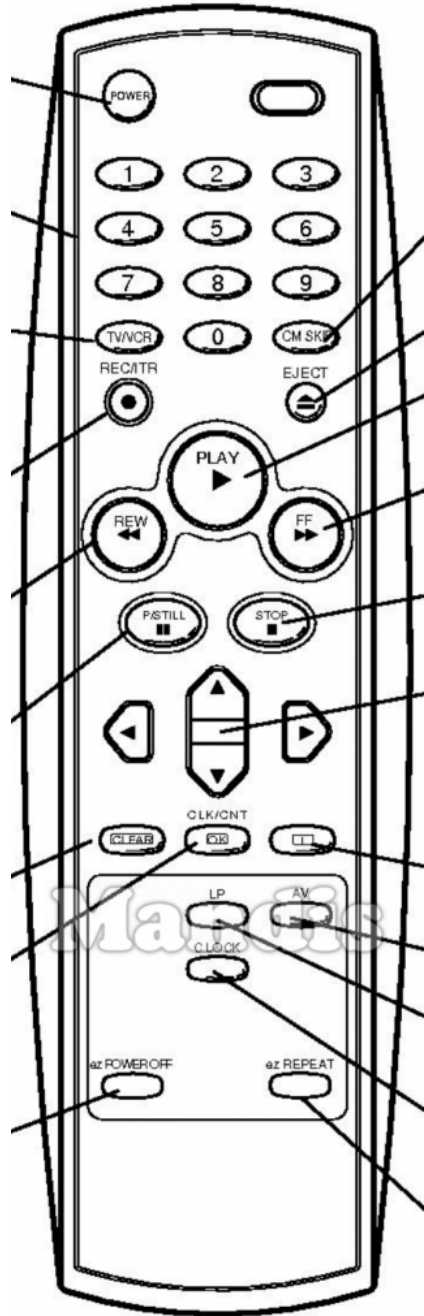

Original	Rechange
 << REW	 I<< / Preset-
 >> F FWD	 >> / Tune+
 >> F FWD	 >>I / Preset+
 Pause/Still	 Pause / Step / Freeze
 Stop	 Stop / Hold
 Left	 Left
 Up	 Up
 Right	 Right
 Down	 Down
 Clear	 Exit / Cancel / Clear
 OK / CLK / CNT	 OK
 i	 Info / Angle
 LP	 Text / Goto
 AV	 AV / Input / RDS
 C.Lock	 TV/Radio /

Original	Recharge	
Auto/Track		D.Menu / Top
T.Set/Clock		Setup / OPT /
Video/Go-To		Text / Goto
Input Source		AV / Input / RDS
Menu		Menu / Home
Menu Up		Up
Menu Left		Left
OK Enter		OK
Menu Right		Right
Exit		Exit / Cancel / Clear
Menu Down		Down
Slow/Dpss+		Vol+
VCR/TV		Smart / List
Tracking+		CH+ / Page+
Slow/Dpss-		Vol-
Display		Display / Media
Tracking-		CH- / Page-

Original	Recharge	
On/Off		Power
Audio Out		Mute / Dimmer
Play		Play / Slow
Pause		Pause / Step / Freeze
Stop		Stop / Hold
Record		Rec / Rec Mode
Rewind		<< / Tune-
F.Forward		>> / Tune+
Prev.		I<< / Preset-
Next		>>I / Preset+
Audio Dub		Sound / Title
Audio		Audio / Lang I/II
Rec/Mode		Subtitle / EQ
Eject/Reverse		Eject / Surround
Mon/TV		Picture / Format
Sp/Lp/Speed		Zoom / Size
Timer/Record		Sleep / Timer

Original	Recharge	
Progr/C/CH		TV/Radio /
Auto/Track		D.Menu / Top
T.Set/Clock		Setup / OPT /
Video/Go-To		Text / Goto
Input Source		AV / Input / RDS
Menu		Menu / Home
Menu Up		Up
Show View		Info / Angle
Menu Left		Left
OK Enter		OK
Menu Right		Right
Exit		Exit / Cancel / Clear
Menu Down		Down
F.Adv		Back / Return
Slow/Dpss+		Vol+
VCR/TV		Smart / List
Chan+		CH+ / Page+