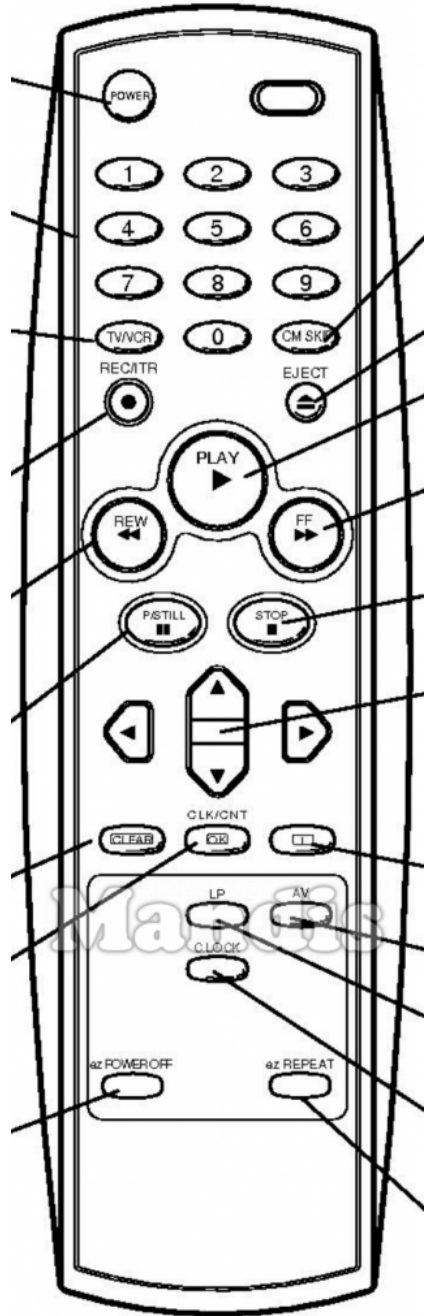

Original	Rechange
 Power	 Power
 1	 1
 2	 2
 3	 3
 4	 4
 5	 5
 6	 6
 7	 7
 8	 8
 9	 9
 TV/VCR	 Smart / List
 0	 0
 CM-Skip	 Display / Media
 REC / ITR	 Rec / Rec Mode
 Eject	 Eject / Surround
 Play	 Play / Slow
 << REW	 << / Tune-

Original	Rechange
 << REW	 I<< / Preset-
 >> F FWD	 >> / Tune+
 >> F FWD	 >>I / Preset+
 Pause/Still	 Pause / Step / Freeze
 Stop	 Stop / Hold
 Left	 Left
 Up	 Up
 Right	 Right
 Down	 Down
 Clear	 Exit / Cancel / Clear
 OK / CLK / CNT	 OK
 i	 Info / Angle
 LP	 Text / Goto
 AV	 AV / Input / RDS
 C.Lock	 TV/Radio /

Original	Recharge	
On/Off		Power
Audio Out		Mute / Dimmer
Play		Play / Slow
Pause		Pause / Step / Freeze
Stop		Stop / Hold
Record		Rec / Rec Mode
Rewind		<< / Tune-
F.Forward		>> / Tune+
Prev.		I<< / Preset-
Next		>>I / Preset+
F.Adv		Sound / Title
Audio		Audio / Lang I/II
Case Tape		Eject / Surround
Mon/TV		Picture / Format
Sp/Lp/Speed		Zoom / Size
Timer/Sleep		Sleep / Timer
Progr/C/CH		TV/Radio /

Original	Recharge	
Auto/Track		D.Menu / Top
T.Set/Clock		Setup / OPT /
Video/Go-To		Text / Goto
Input Source		AV / Input / RDS
Menu		Menu / Home
Menu Up		Up
Menu Left		Left
OK Enter		OK
Menu Right		Right
Exit		Exit / Cancel / Clear
Menu Down		Down
Slow/Dpss+		Vol+
VCR/TV		Smart / List
Tracking+		CH+ / Page+
Slow/Dpss-		Vol-
Display		Display / Media
Tracking-		CH- / Page-