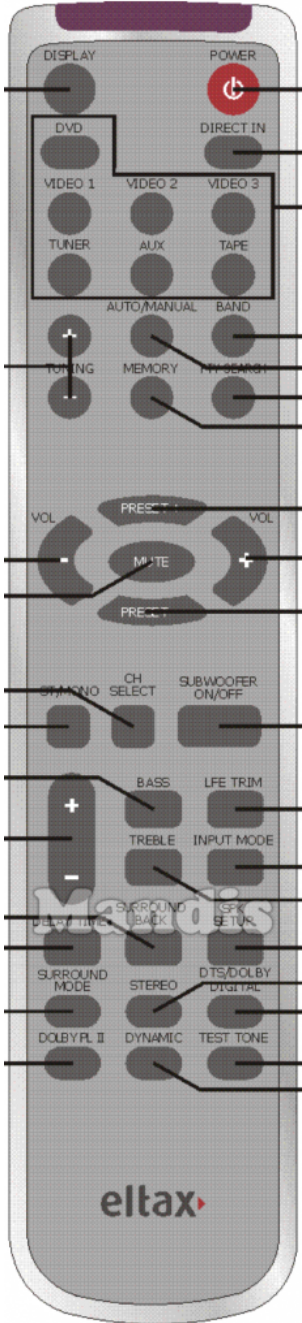

Original	Rechange
 VOL+	 Vol +
 PRESET+	 Up
 VOL-	 Vol -
 PRESET-	 Down
 VOL+	 Right
 VOL-	 Left
 MUTE	 Mute
 MUTE	 Ok
 TUNING+	 Ch +
 TUNING-	 Ch -
 INPUT DVD	 7
 INPUT VIDEO 1	 1
 INPUT VIDEO 2	 2
 INPUT VIDEO 3	 3
 INPUT TUNER	 4
 INPUT AUX	 5
 INPUT TAPE	 6

Original	Rechange
 POWER	 Power
 DOLBY PL II	 Blue
 DTS/DOLBY	 Yellow
 TEST TONE	 Text
 PTY/SEARCH	 Guide
 BAND	 TV/R
 MEMORY	 Pre Ch
 LFE TRIM	 Green
 SUBWOOFER	 0
 DYNAMIC	 Red
 ST/MONO	 List
 DISPLAY	 Info
 STEREO	 Dual
 DIRECT IN	 Media
 INPUT MODE	 AV
 AUTO/MANUAL	 3D
 SURROUND	 Back

BACK

	Original	Recharge		
	TREBLE		8	
	BASS		9	
	SURROUND		Subt	

	Original	Recharge