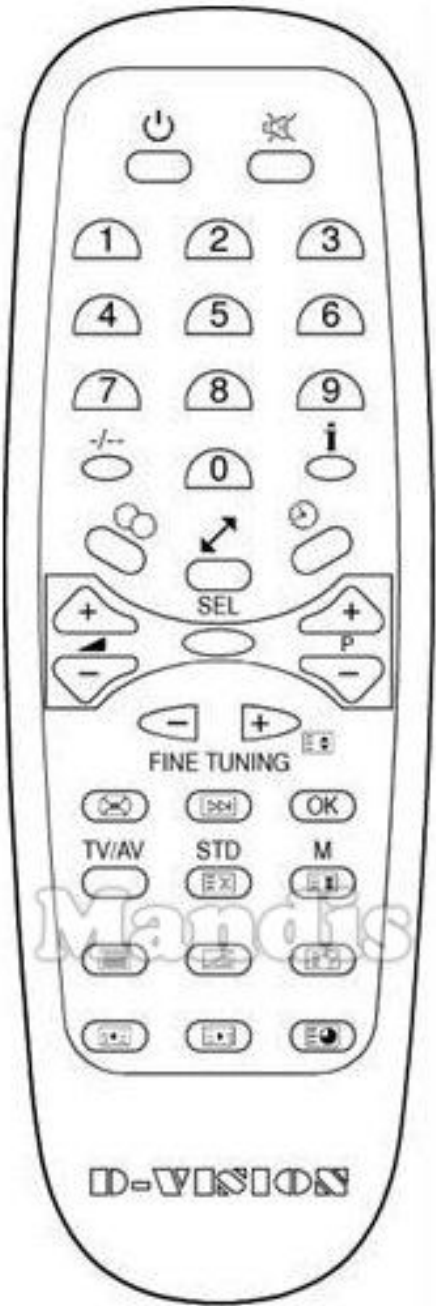

Original		Rechange		Original		Rechange	
	Power		Power		Vol+		Vol +
	Mute		Mute		Vol-		Vol -
	1		1		P+		Ch +
	2		2		P-		Ch -
	3		3		(X)		Exit
	4		4	>>I icon"/>	>>I		>>I
	5		5		OK		Ok
	6		6		SEL		Menu
	7		7		Fine Tuing+		Right
	8		8		Fine Tuing-		Left
	9		9		TV/AV		AV
	0		0		STD / [≡X]		Smart
	-/-		Guide		M		Media
	i		Info		Text		Text
	OO		Dual		[ /≡ ]		D. Menu
	Format		Format		Reveal		TV/R
	⊖ Sleep		3D		[1<≡]		<<

Original	Recharge
 [=>1]	 >>
 [=0]	 OPT Options

Original	Recharge