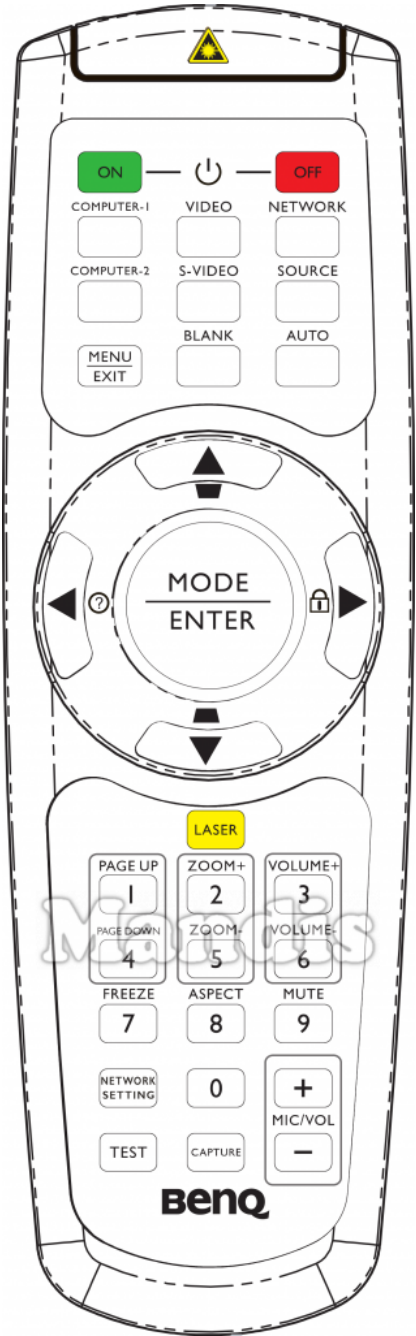

Original	Recharge
POWER ON	Power
POWER OFF	Shift + Power
COMPUTER 1	Shift + 1
VIDEO	Shift + 4
NETWORK	Shift + 3
COMPUTER 2	Shift + 2
S-VIDEO	Shift + 5
SOURCE	AV
MENU	Menu
EXIT	Exit
BLANK	Media
AUTO	Smart
UP / KEYSTONE	Up
DOWN / KEYSTONE DOWN	Down
RIGHT / LOCK	Right
LEFT / (?)	Left
(?)	D. Menu

Original	Recharge
MODE / ENTER	Ok
1 / PAGE UP	1
PAGE UP	Ch +
2 / ZOOM+	2
ZOOM+	>>
3 / VOLUME+	3
VOLUME+	Vol +
4 / PAGE DOWN	4
PAGE DOWN	Ch -
5 / ZOOM-	5
ZOOM-	<<
6 / VOLUME-	6
VOLUME-	Vol -
7 / FREEZE	7
FREEZE	Pause
8 / ASPECT	8
ASPECT	Format

Original	Rechange	Original	Rechange
MUTE 9	9 / MUTE	9	9
MUTE 9	MUTE	MUTE	Mute
0	0	0	0
NETWORK SETTING	NETWORK	SETTINGS OPT	Options
CAPTURE	CAPTURE	ECO 3D	3D

Original	Rechange