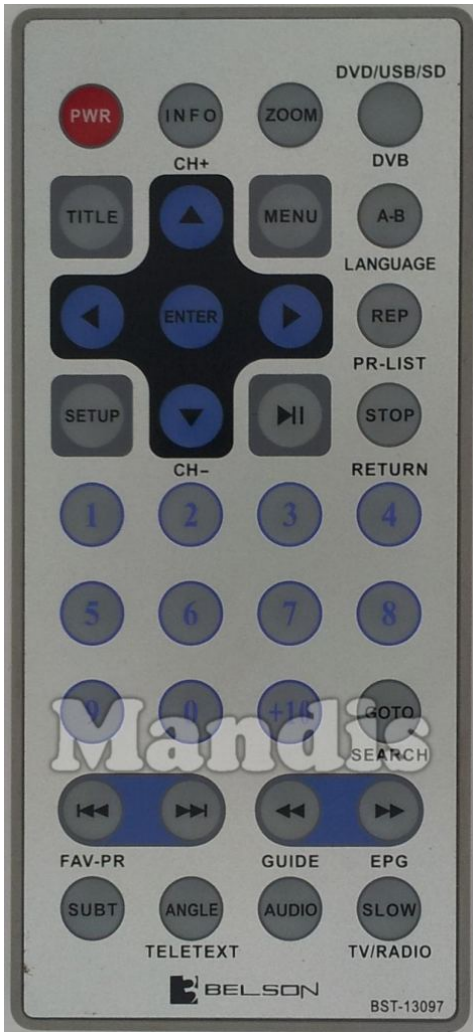

	Original	Rechange	Original	Rechange
	Power			Play
	Info			Pause
	Zoom			Stop
	DVD/USB/SD/DV			I<<
	Title			>>I
	Menu			<<
	Setup			>>
	CH+			1
	CH-			2
	Up			3
	Down			4
	Right			5
	Left			6
	Enter			7
	Return			8
	A-B/Language			9
	Rep/PR List			0

	Original	Recharge	Original	Recharge
	+10	Guide		
	Goto/Search	Pre Ch		
	Subt	Subt		
	Angle/Teletext	Text		
	Audio	+  Shift + Dual		
	Slow/Tv/Radio	TV/R		