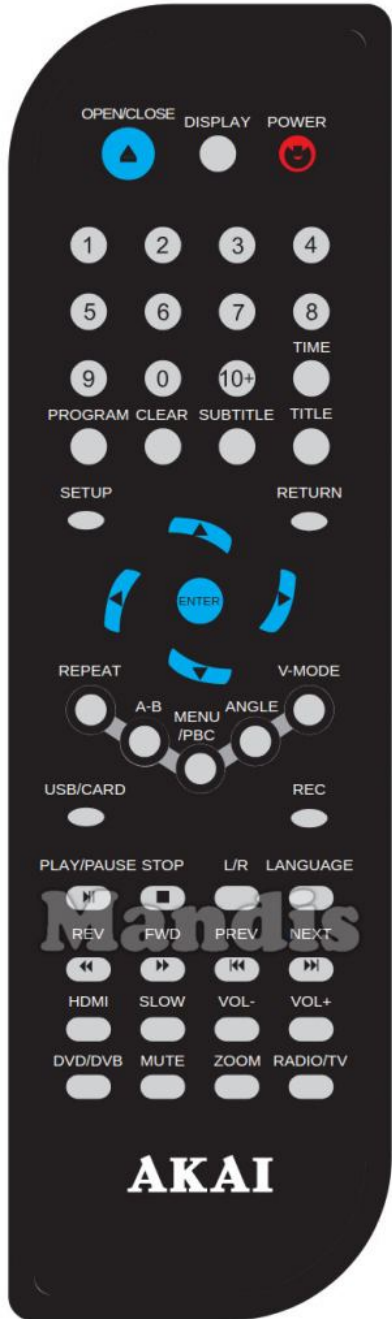

Original	Rechange
 Power	 Power
 Open/Close	 Eject
 Display	 Info
 1	 1
 2	 2
 3	 3
 4	 4
 5	 5
 6	 6
 7	 7
 8	 8
 9	 9
 0	 0
 10+	 Guide
 Time	 AV
 Program	 Sleep
 Clear	 Exit

Original	Rechange
 Subtitle	 Subt
 Title	 Text
 Setup	 Options
 Return	 Back
 Up	 Up
 Right	 Right
 Down	 Down
 Left	 Left
 Enter	 Ok
 Repeat	 Shift + Text
 A-B	 D. Menu
 Menu / PBC	 Menu
 Angle	 Format
 V-Mode	 3D
 USB / CARD	 Media
 Rec	 Rec
 Play	 Play

Original		Rechange		Original		Rechange	
	Pause		Pause				
	Stop		Stop				
	L / R		Yellow				
	Language		Dual				
	<< Rew		<<				
	>> Fwd		>>				
	I<< Prev		I<<				
	>>I Next		>>I				
	HDMI		Smart				
	Slow		Shift + Play				
	Vol-		Vol -				
	Vol+		Vol +				
	DVD / DVB		Red				
	Mute		Mute				
	Zoom		Shift + Eject				
	Radio / Tv		TV/R				