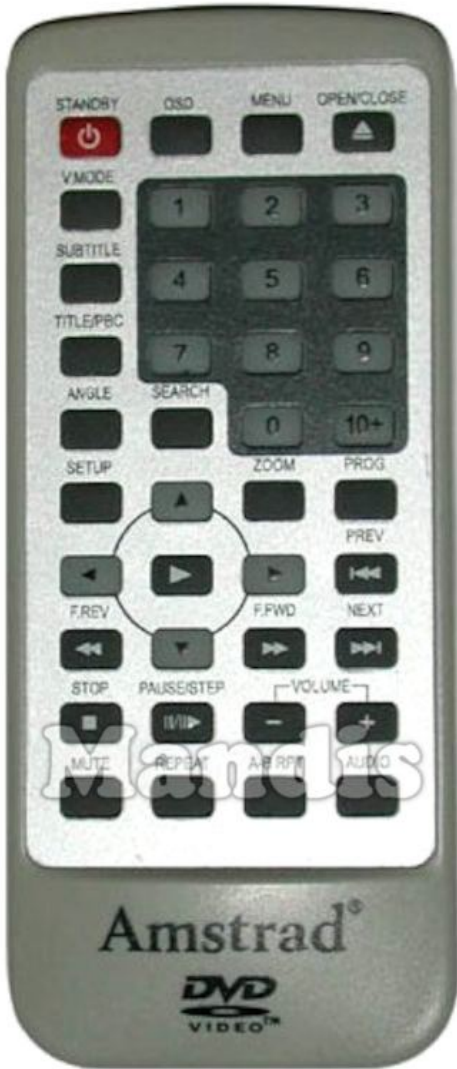

Original	Rechange
 Standby	 Power
 OSD	 Display / Media
 Menu	 Menu / Home
 Open / Close	 Eject / Surround
 V.Mode	 Picture / Format
 1	 1
 2	 2
 3	 3
 Subtitle	 Subtitle / EQ
 4	 4
 5	 5
 6	 6
 Title / PBC	 Sound / Title
 7	 7
 8	 8
 9	 9
 Angle	 Info / Angle

Original	Rechange
 Search	 Red / Netflix / Search
 0	 0
 10+	 Guide / EPG / -/--
 Setup	 Setup / OPT /
 Up	 Up
 Zoom	 Zoom / Size
 Prog	 TV/Radio /
 Left	 Left
 Play / Enter	 OK
 Play / Enter	 Play / Slow
 Right	 Right
 Prev	 I<< / Preset-
 F.Rev	 << / Tune-
 Down	 Down
 F.Fwd	 >> / Tune+
 Next	 >>I / Preset+
 Stop	 Stop / Hold

Original	Recharge
 Pause / Step	 Pause / Step / Freeze
 Volume-	 Vol-
 Volume+	 Vol+
 Mute	 Mute / Dimmer
 Repeat	 Green / APP / Repeat
 A-B RPT	 Yellow / YouTube / Repeat
 Audio	 Audio / Lang I/II

Original	Recharge