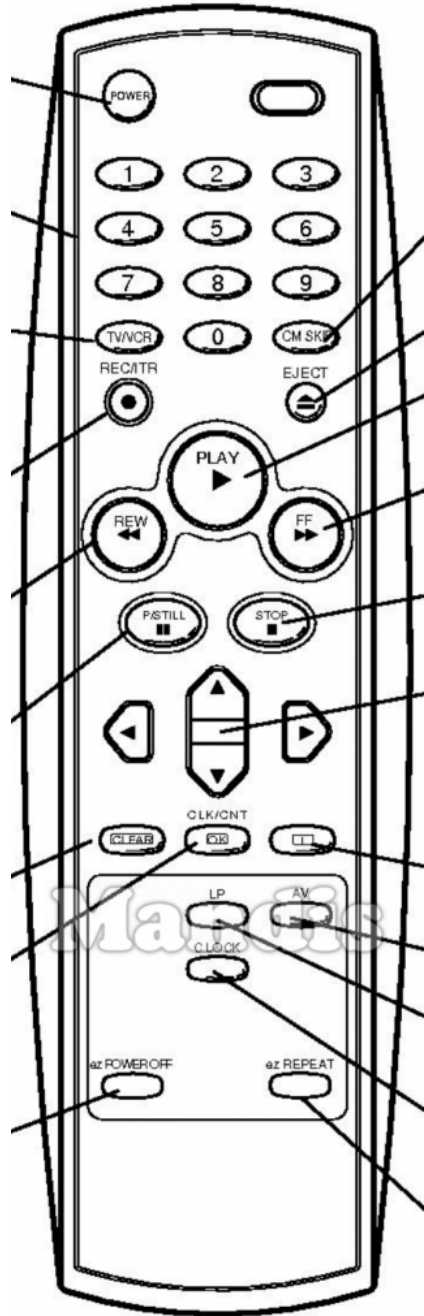

Original	Recharge	
Auto/Track		D.Menu / Top
T.Set/Clock		Setup / OPT /
Video/Go-To		Text / Goto
Input Source		AV / Input / RDS
Menu		Menu / Home
Menu Up		Up
Menu Left		Left
OK Enter		OK
Menu Right		Right
Exit		Exit / Cancel / Clear
Menu Down		Down
Slow/Dpss+		Vol+
VCR/TV		Smart / List
Tracking+		CH+ / Page+
Slow/Dpss-		Vol-
Display		Display / Media
Tracking-		CH- / Page-

Original	Recharge

Original	Recharge	
On/Off		Power
Audio Out		Mute / Dimmer
Play		Play / Slow
Pause		Pause / Step / Freeze
Stop		Stop / Hold
Record		Rec / Rec Mode
Rewind		<< / Tune-
F.Forward		>> / Tune+
Prev.		I<< / Preset-
Next		>>I / Preset+
Audio Dub		Sound / Title
Audio		Audio / Lang I/II
Rec/Mode		Subtitle / EQ
Eject/Reverse		Eject / Surround
Mon/TV		Picture / Format
Sp/Lp/Speed		Zoom / Size
Timer/Record		Sleep / Timer

Original	Recharge	
Progr/C/CH		TV/Radio /
Auto/Track		D.Menu / Top
T.Set/Clock		Setup / OPT /
Video/Go-To		Text / Goto
Input Source		AV / Input / RDS
Menu		Menu / Home
Menu Up		Up
Show View		Info / Angle
Menu Left		Left
OK Enter		OK
Menu Right		Right
Exit		Exit / Cancel / Clear
Menu Down		Down
F.Adv		Back / Return
Slow/Dpss+		Vol+
VCR/TV		Smart / List
Chan+		CH+ / Page+