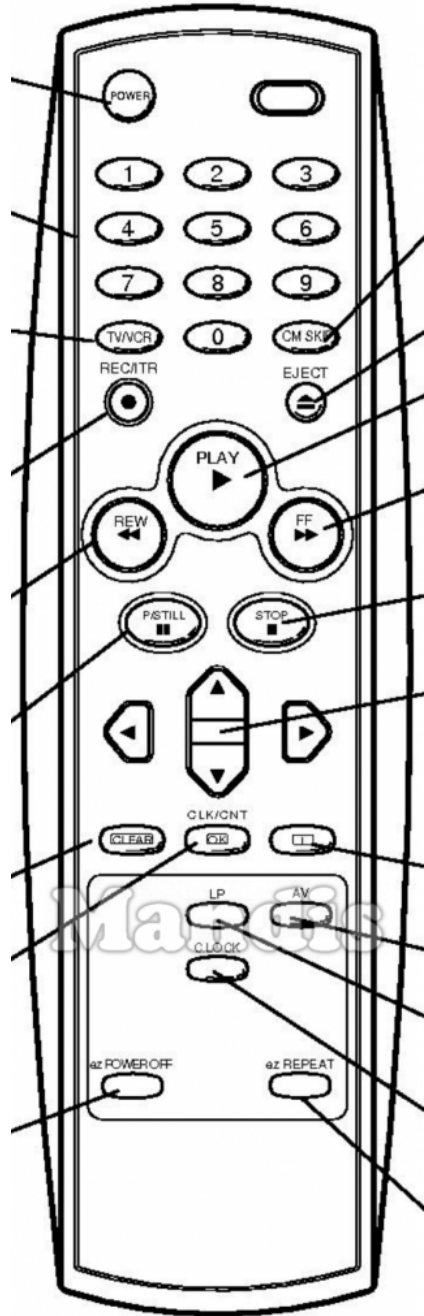

Original	Rechange
 << REW	 I<< / Preset-
 >> F FWD	 >> / Tune+
 >> F FWD	 >>I / Preset+
 Pause/Still	 Pause / Step / Freeze
 Stop	 Stop / Hold
 Left	 Left
 Up	 Up
 Right	 Right
 Down	 Down
 Clear	 Exit / Cancel / Clear
 OK / CLK / CNT	 OK
 i	 Info / Angle
 LP	 Text / Goto
 AV	 AV / Input / RDS
 C.Lock	 TV/Radio /

Original	Recharge	
Auto/Track		D.Menu / Top
T.Set/Clock		Setup / OPT /
Video/Go-To		Text / Goto
Input Source		AV / Input / RDS
Menu		Menu / Home
Menu Up		Up
Menu Left		Left
OK Enter		OK
Menu Right		Right
Exit		Exit / Cancel / Clear
Menu Down		Down
Slow/Dpss+		Vol+
VCR/TV		Smart / List
Tracking+		CH+ / Page+
Slow/Dpss-		Vol-
Display		Display / Media
Tracking-		CH- / Page-

Original	Recharge

Original	Recharge	
On/Off		Power
Audio Out		Mute / Dimmer
Play		Play / Slow
Pause		Pause / Step / Freeze
Stop		Stop / Hold
Record		Rec / Rec Mode
Rewind		<< / Tune-
F.Forward		>> / Tune+
Prev.		I<< / Preset-
Next		>>I / Preset+
Audio Dub		Sound / Title
Audio		Audio / Lang I/II
Rec/Mode		Subtitle / EQ
Eject/Reverse		Eject / Surround
Mon/TV		Picture / Format
Sp/Lp/Speed		Zoom / Size
Timer/Record		Sleep / Timer

Original	Recharge	
Progr/C/CH		TV/Radio /
Auto/Track		D.Menu / Top
T.Set/Clock		Setup / OPT /
Video/Go-To		Text / Goto
Input Source		AV / Input / RDS
Menu		Menu / Home
Menu Up		Up
Show View		Info / Angle
Menu Left		Left
OK Enter		OK
Menu Right		Right
Exit		Exit / Cancel / Clear
Menu Down		Down
F.Adv		Back / Return
Slow/Dpss+		Vol+
VCR/TV		Smart / List
Chan+		CH+ / Page+