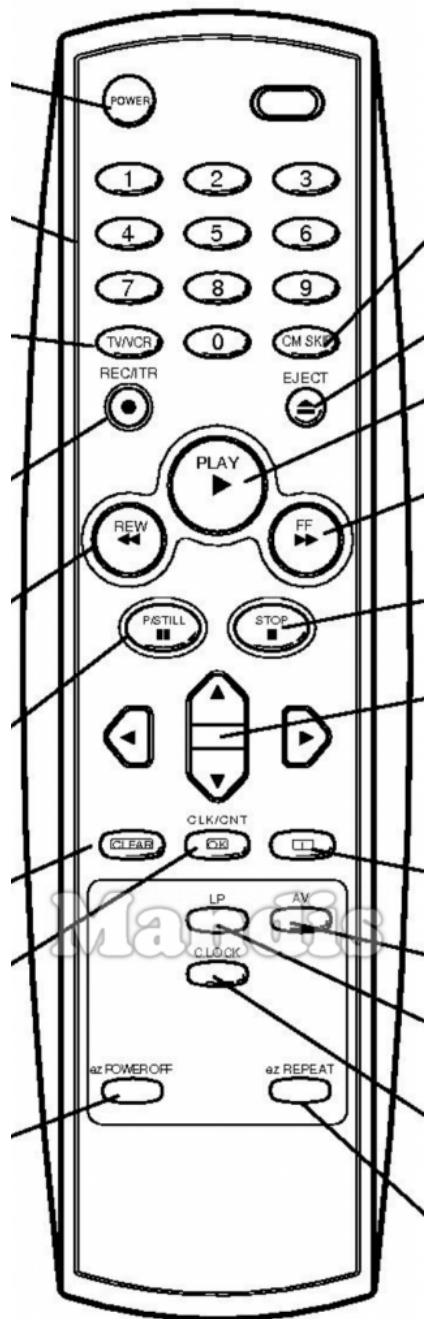

Original	Rechange
 Power	 Power
 1	 1
 2	 2
 3	 3
 4	 4
 5	 5
 6	 6
 7	 7
 8	 8
 9	 9
 TV/VCR	 Smart / List
 0	 0
 CM-Skip	 Display / Media
 REC / ITR	 Rec / Rec Mode
 Eject	 Eject / Surround
 Play	 Play / Slow
 << REW	 << / Tune-

Original	Rechange
 << REW	 I<< / Preset-
 >> F FWD	 >> / Tune+
 >> F FWD	 >>I / Preset+
 Pause/Still	 Pause / Step / Freeze
 Stop	 Stop / Hold
 Left	 Left
 Up	 Up
 Right	 Right
 Down	 Down
 Clear	 Exit / Cancel / Clear
 OK / CLK / CNT	 OK
 i	 Info / Angle
 LP	 Text / Goto
 AV	 AV / Input / RDS
 C.Lock	 TV/Radio /

Original	Recharge	
On/Off		Power
Audio Out		Mute / Dimmer
Play		Play / Slow
Pause		Pause / Step / Freeze
Stop		Stop / Hold
Record		Rec / Rec Mode
Rewind		<< / Tune-
F.Forward		>> / Tune+
Prev.		I<< / Preset-
Next		>>I / Preset+
F.Adv		Sound / Title
Audio		Audio / Lang I/II
Case Tape		Eject / Surround
Mon/TV		Picture / Format
Sp/Lp/Speed		Zoom / Size
Timer/Sleep		Sleep / Timer
Progr/C/CH		TV/Radio /

Original	Recharge	
Auto/Track		D.Menu / Top
T.Set/Clock		Setup / OPT /
Video/Go-To		Text / Goto
Input Source		AV / Input / RDS
Menu		Menu / Home
Menu Up		Up
Menu Left		Left
OK Enter		OK
Menu Right		Right
Exit		Exit / Cancel / Clear
Menu Down		Down
Slow/Dpss+		Vol+
VCR/TV		Smart / List
Tracking+		CH+ / Page+
Slow/Dpss-		Vol-
Display		Display / Media
Tracking-		CH- / Page-