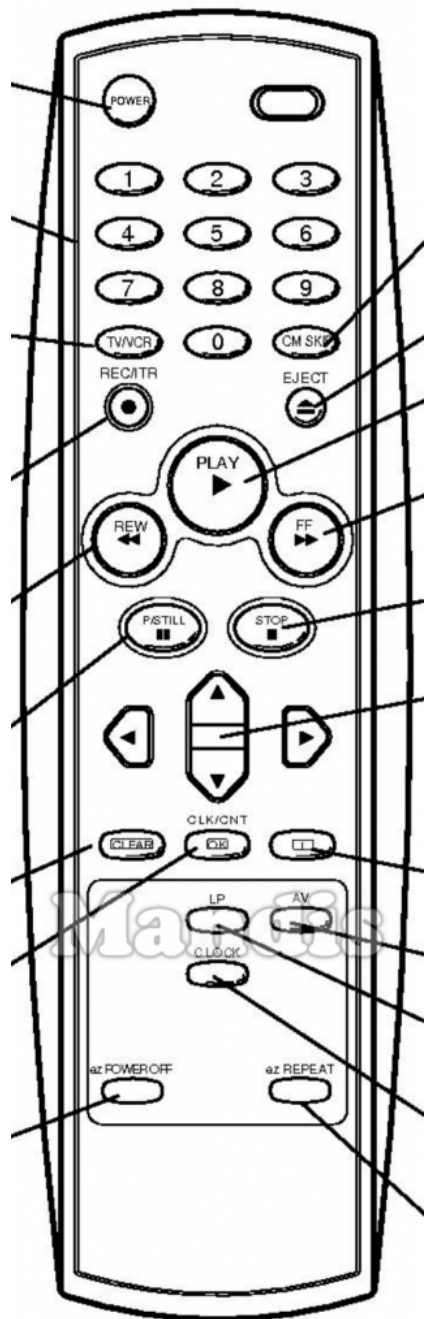

Original	Rechange
 Power	 Power
 1	 1
 2	 2
 3	 3
 4	 4
 5	 5
 6	 6
 7	 7
 8	 8
 9	 9
 TV/VCR	 Smart / List
 0	 0
 CM-Skip	 Display / Media
 REC / ITR	 Rec / Rec Mode
 Eject	 Eject / Surround
 Play	 Play / Slow
 << REW	 << / Tune-

Original	Rechange
 << REW	 I<< / Preset-
 >> F FWD	 >> / Tune+
 >> F FWD	 >>I / Preset+
 Pause/Still	 Pause / Step / Freeze
 Stop	 Stop / Hold
 Left	 Left
 Up	 Up
 Right	 Right
 Down	 Down
 Clear	 Exit / Cancel / Clear
 OK / CLK / CNT	 OK
 i	 Info / Angle
 LP	 Text / Goto
 AV	 AV / Input / RDS
 C.Lock	 TV/Radio /

Original	Recharge	
On/Off		Power
Audio Out		Mute / Dimmer
Play		Play / Slow
Pause		Pause / Step / Freeze
Stop		Stop / Hold
Record		Rec / Rec Mode
Rewind		<< / Tune-
F.Forward		>> / Tune+
Prev.		I<< / Preset-
Next		>>I / Preset+
F.Adv		Sound / Title
Audio		Audio / Lang I/II
Case Tape		Eject / Surround
Mon/TV		Picture / Format
Sp/Lp/Speed		Zoom / Size
Timer/Sleep		Sleep / Timer
Progr/C/CH		TV/Radio /

Original	Recharge	
Auto/Track		D.Menu / Top
T.Set/Clock		Setup / OPT /
Video/Go-To		Text / Goto
Input Source		AV / Input / RDS
Menu		Menu / Home
Menu Up		Up
Menu Left		Left
OK Enter		OK
Menu Right		Right
Exit		Exit / Cancel / Clear
Menu Down		Down
Slow/Dpss+		Vol+
VCR/TV		Smart / List
Tracking+		CH+ / Page+
Slow/Dpss-		Vol-
Display		Display / Media
Tracking-		CH- / Page-