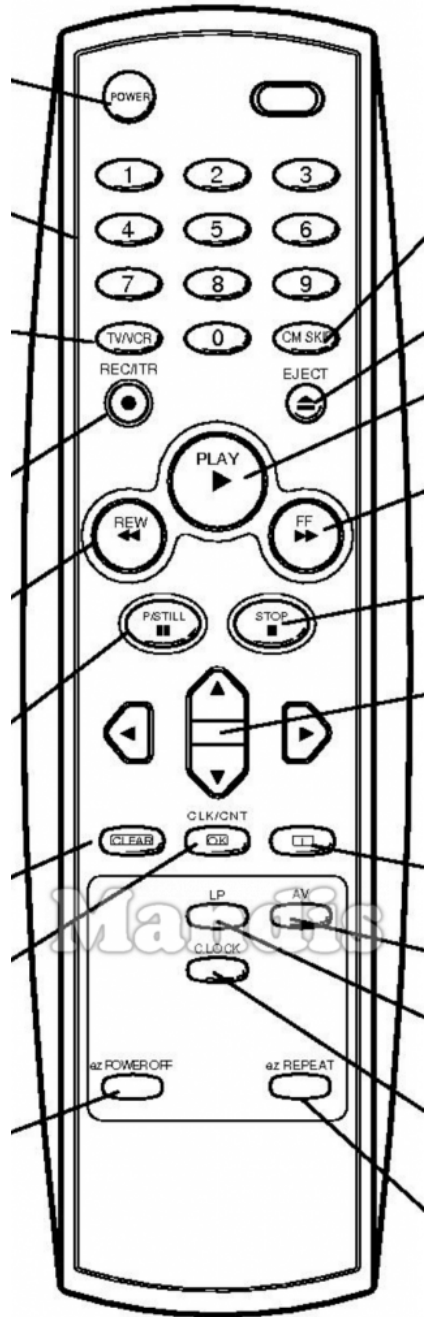

Original	Rechange
 Power	 Power
 1	 1
 2	 2
 3	 3
 4	 4
 5	 5
 6	 6
 7	 7
 8	 8
 9	 9
 TV/VCR	 Smart / List
 0	 0
 CM-Skip	 Display / Media
 REC / ITR	 Rec / Rec Mode
 Eject	 Eject / Surround
 Play	 Play / Slow
 << REW	 << / Tune-

Original	Rechange
 << REW	 I<< / Preset-
 >> F FWD	 >> / Tune+
 >> F FWD	 >>I / Preset+
 Pause/Still	 Pause / Step / Freeze
 Stop	 Stop / Hold
 Left	 Left
 Up	 Up
 Right	 Right
 Down	 Down
 Clear	 Exit / Cancel / Clear
 OK / CLK / CNT	 OK
 i	 Info / Angle
 LP	 Text / Goto
 AV	 AV / Input / RDS
 C.Lock	 TV/Radio /

Original	Recharge	
On/Off		Power
Audio Out		Mute / Dimmer
Play		Play / Slow
Pause		Pause / Step / Freeze
Stop		Stop / Hold
Record		Rec / Rec Mode
Rewind		<< / Tune-
F.Forward		>> / Tune+
Prev.		I<< / Preset-
Next		>>I / Preset+
F.Adv		Sound / Title
Audio		Audio / Lang I/II
Case Tape		Eject / Surround
Mon/TV		Picture / Format
Sp/Lp/Speed		Zoom / Size
Timer/Sleep		Sleep / Timer
Progr/C/CH		TV/Radio /

Original	Recharge	
Auto/Track		D.Menu / Top
T.Set/Clock		Setup / OPT /
Video/Go-To		Text / Goto
Input Source		AV / Input / RDS
Menu		Menu / Home
Menu Up		Up
Menu Left		Left
OK Enter		OK
Menu Right		Right
Exit		Exit / Cancel / Clear
Menu Down		Down
Slow/Dpss+		Vol+
VCR/TV		Smart / List
Tracking+		CH+ / Page+
Slow/Dpss-		Vol-
Display		Display / Media
Tracking-		CH- / Page-