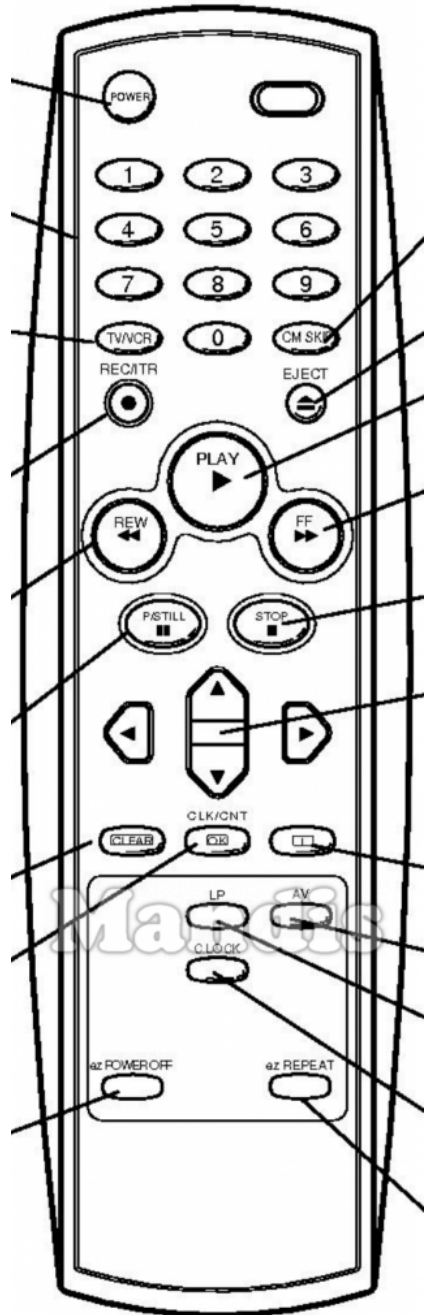

Original	Rechange
 Power	 Power
 1	 1
 2	 2
 3	 3
 4	 4
 5	 5
 6	 6
 7	 7
 8	 8
 9	 9
 TV/VCR	 Smart / List
 0	 0
 CM-Skip	 Display / Media
 REC / ITR	 Rec / Rec Mode
 Eject	 Eject / Surround
 Play	 Play / Slow
 << REW	 << / Tune-

Original	Rechange
 << REW	 I<< / Preset-
 >> F FWD	 >> / Tune+
 >> F FWD	 >>I / Preset+
 Pause/Still	 Pause / Step / Freeze
 Stop	 Stop / Hold
 Left	 Left
 Up	 Up
 Right	 Right
 Down	 Down
 Clear	 Exit / Cancel / Clear
 OK / CLK / CNT	 OK
 i	 Info / Angle
 LP	 Text / Goto
 AV	 AV / Input / RDS
 C.Lock	 TV/Radio /

Original	Recharge	
On/Off		Power
Audio Out		Mute / Dimmer
Play		Play / Slow
Pause		Pause / Step / Freeze
Stop		Stop / Hold
Record		Rec / Rec Mode
Rewind		<< / Tune-
F.Forward		>> / Tune+
Prev.		I<< / Preset-
Next		>>I / Preset+
F.Adv		Sound / Title
Audio		Audio / Lang I/II
Case Tape		Eject / Surround
Mon/TV		Picture / Format
Sp/Lp/Speed		Zoom / Size
Timer/Sleep		Sleep / Timer
Progr/C/CH		TV/Radio /

Original	Recharge	
Auto/Track		D.Menu / Top
T.Set/Clock		Setup / OPT /
Video/Go-To		Text / Goto
Input Source		AV / Input / RDS
Menu		Menu / Home
Menu Up		Up
Menu Left		Left
OK Enter		OK
Menu Right		Right
Exit		Exit / Cancel / Clear
Menu Down		Down
Slow/Dpss+		Vol+
VCR/TV		Smart / List
Tracking+		CH+ / Page+
Slow/Dpss-		Vol-
Display		Display / Media
Tracking-		CH- / Page-