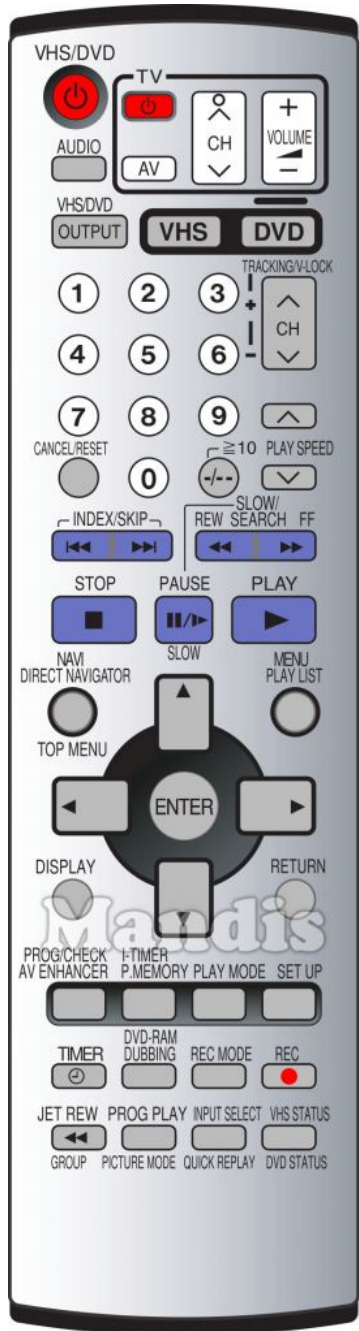

Original		Rechange		Original		Rechange	
	Picture Mode		Picture / Format		CH+ / Tracking/V-Lock+		CH+ / Page+
	DVD Status		Info / Angle		Cancel / Reset		Exit / Cancel / Clear
	Dubbing		Yellow / YouTube / Repeat		-/-- / >=10		Guide / EPG / -/--
	VHS/DVD		Smart / List		Play		Play / Slow
	Quick Replay		Red / Netflix / Search		Up		Up
	Group		Zoom / Size		Left		Left
	P.Memory		Fav / Marker / PC		Enter		OK
	Return		Back / Return		Right		Right
	AV Enhancer		AV / Input / RDS		Down		Down
	Direct Navigator / Top Menu		D.Menu / Top		Display		Display / Media
	Play List / Menu		Menu / Home		Setup		Setup / OPT /
	Play Mode		Shift + Play /		Timer		Sleep / Timer
	REW / << Slow/Search		<< / Tune-		0		0
	FF / Slow/Search		>> / Tune+		Audio		Audio / Lang I/II
	VHS/DVD Power		Power		1		1
	Pause / Slow		Pause / Step / Freeze		2		2
	CH- / Tracking/V-Lock-		CH- / Page-		3		3

Original	Recharge
Prog Play	Shift + Play /
I-Timer	Shift + Sleep / Timer
Cancel / Reset	Exit / Cancel / Clear
VHS/DVD	Smart / List
Display	Display / Media
VCR Status	Info / Angle
Dubbing	Yellow / YouTube / Repeat
Jet Rew	Shift + << /
Pause / Slow	Pause / Step / Freeze
CH+ / Tracking/V-Lock+	CH+ / Page+
CH- / Tracking/V-Lock-	CH- / Page-
VHS/DVD Power	Power
-/-- / >=10	Guide / EPG / -/--
Return	Back / Return
Prog/Check	TV/Radio /
I<< Index	I<< / Preset-
Index >>I	>>I / Preset+

Original	Recharge
FF	>> / Tune+
Play	Play / Slow
Menu	Menu / Home
Up	Up
Left	Left
Enter	OK
Right	Right
Down	Down
Stop	Stop / Hold
Rec Mode	Shift + Rec / Rec Mode
Timer	Sleep / Timer
Rec	Rec / Rec Mode
0	0
Audio	Audio / Lang I/II
1	1
2	2
3	3