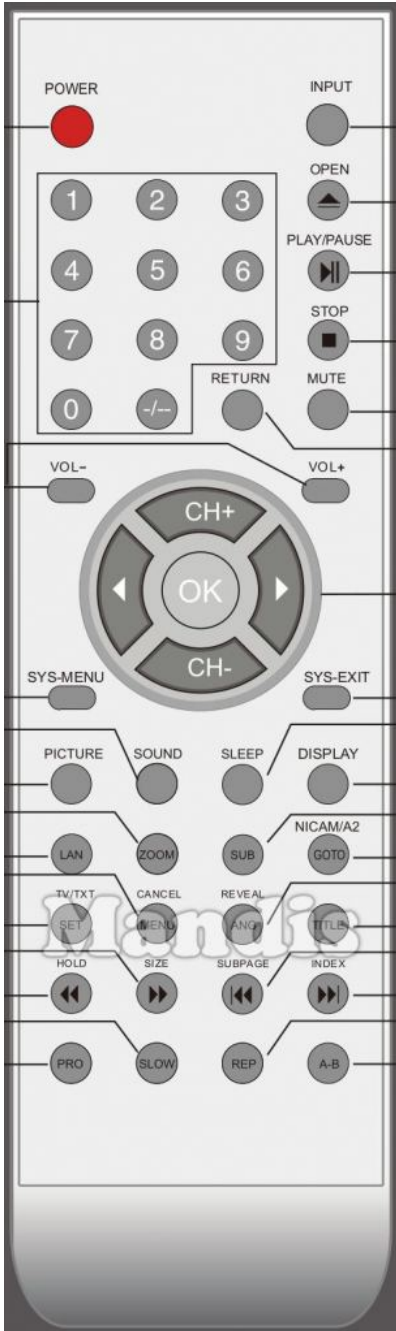

	Original	Recharge		Original	Recharge
	Power		Power		Return
	Input		AV		Mute
	1		1		Vol -
	2		2		Vol +
	3		3		Ch +
	Open		Eject		Up
	4		4		Left
	5		5		Ok
	6		6		Right
	Play		Play		Sys Menu
	Pause		Pause		Ch -
	7		7		Down
	8		8		Sys Exit
	9		9		Picture
	Stop		Stop		Sound
	0		0		Sleep
	-/--		Guide		Display
			Guide		

	Original	Recharge		Original	Recharge
	Return		Back		Return
	Mute		Mute		Mute
	Vol-		Vol -		Vol -
	Vol+		Vol +		Vol +
	CH+		Ch +		Ch +
	Up		Up		Up
	Left		Left		Left
	OK		Ok		Ok
	Right		Right		Right
	Sys Menu		Menu		Sys Menu
	CH-		Ch -		Ch -
	Down		Down		Down
	Sys Exit		Exit		Sys Exit
	Picture		Format		Picture
	Sound		Dual		Sound
	Sleep		Sleep		Sleep
	Display		Info		Display

Original		Recharge		Original	Recharge
	LAN	+	Shift + Dual		
	Zoom	+	Shift + Eject		
	SUB		Subt		
	GOTO /		Smart		
	SET / TV/TXT		Options		
	Menu / Cancel		D. Menu		
	Ang / Reveal		3D		
	Title		List		
	<< / Hold		<<		
	>> / Size		>>		
	I<< / Subpage		I<<		
	>>I / Index		>>I		
	Red / Pro		Red		
	Green / Slow		Green		
	Yellow / Rep		Yellow		
	Blue / A-B		Blue		