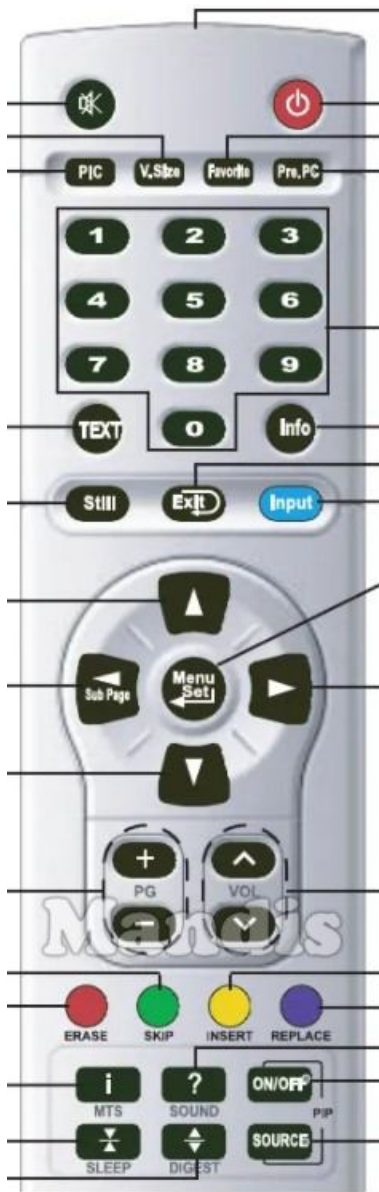

Original	Rechange
 Power	 Power
 Mute	 Mute
 PIC	 Format
 V.Size	 3D
 Favorite	 Pre Ch
 Prn. PG	 Back
 1	 1
 2	 2
 3	 3
 4	 4
 5	 5
 6	 6
 7	 7
 8	 8
 9	 9
 0	 0
 Text	 Text

Original	Rechange
 Info	 Info
 Still	 Pause
 Exit	 Exit
 Input	 AV
 Up	 Up
 Left / Sub. Page	 Left
 Enter / Menu Set	 Ok
 Right	 Right
 Down	 Down
 PG+	 Ch +
 PG-	 Ch -
 Vol+	 Vol +
 Vol-	 Vol -
 Red / Erase	 Red
 Green / Skip	 Green
 Yellow / Insert	 Yellow
 Blue / Replace	 Blue

Original		Rechange	
	i / MTS		D. Menu
	Sleep		Sleep
	? / Sound		Dual
	Digest		Menu
	PIP On/Off		Smart
	PIP Source		Media

Original		Rechange	