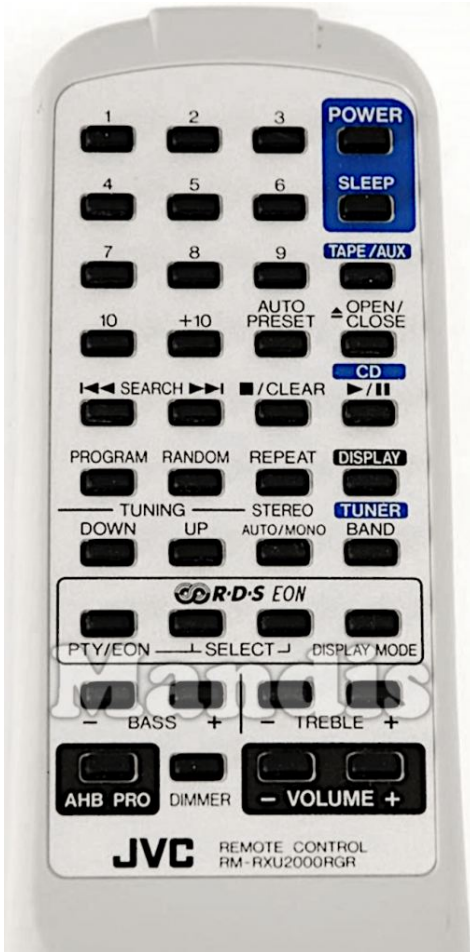

Original	Rechange
 Power	 Power
 Dimmer	 Mute
 Open/Close	 Eject
 1	 1
 2	 2
 3	 3
 4	 4
 5	 5
 6	 6
 7	 7
 8	 8
 9	 9
 10	 0
 +10	 Guide
 Auto Preset	 Media
 Stereo Auto/Mono	 Dual
 Display	 Info

Original	Rechange
 Sleep	 Sleep
 AUX	 Red
 <> Tape	 Green
 Tuner/Band	 Yellow
 Play CD	 Play
 Pause CD	 Pause
 I<<	 I<<
 >>I	 >>I
 Stop / Clear	 Stop
 Program	 Shift + Sleep
 Random	 Options
 Repeat	 Text
 PTY/EON	 Left
 Select Left	 Ok
 Select Right	 Right
 Display Mode	 3D
 Bass-	 Down

Original		Rechange		Original		Rechange	
	Bass+		Up				
	Treble-		Ch -				
	Treble+		Ch +				
	Vol-		Vol -				
	Vol+		Vol +				
	AHB Pro		Subt				