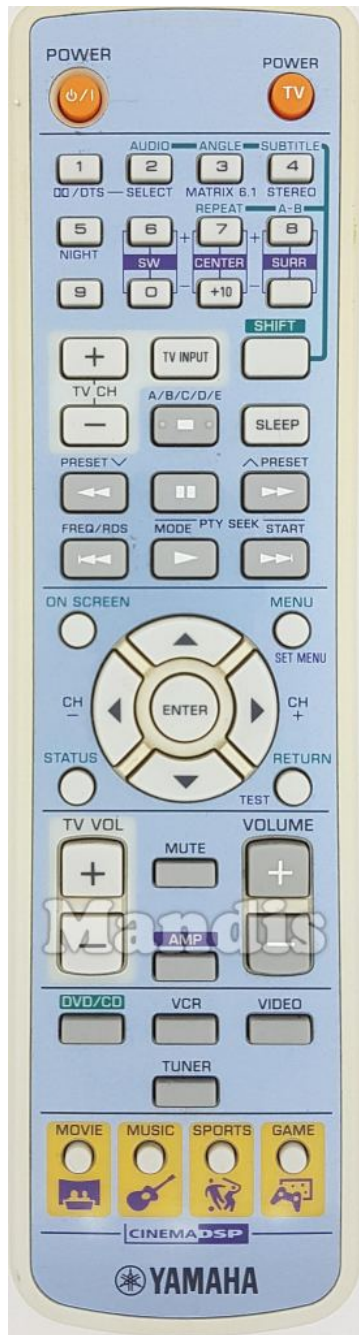

Original	Rechange
 Power	 Power
 1	 1
 2	 2
 3	 3
 4	 4
 5	 5
 6	 6
 7	 7
 8	 8
 9	 9
 0	 0
 Stop/A/B/C/D/E	 Stop
 <</Preset	 <<
 >>/Preset Up	 >>
 >>I/PTY SEEK	 >>I
 I<</Freq/RDS	 I<<
 Play/PTY SEEK	 Play

Original	Rechange
 Pause	 Pause
 Sleep	 Sleep
 On screen	 Info
 Menu	 Menu
 Set Menu	 D. Menu
 VCR	 Green
 Video	 Yellow
 DVD/CD	 Blue
 Tuner	 Red
 Status	 Media
 Return	 Back
 Test	 Guide
 Mute	 Mute
 Up	 Up
 Enter	 Ok
 Down	 Down
 Right/CH+	 Right

Original		Recharge	
 POWER TV	Power Tv		Power
 TV CH+	Tv CH+		Ch +
 TV CH-	Tv CH-		Ch -
 TV INPUT	Tv Input		AV
 TV VOL+	Tv Vol+		Vol +
 TV VOL-	Tv Vol-		Vol -

Original		Recharge	

Original	Rechange
 Power	 Power
 1	 1
 2	 2
 3	 3
 4	 4
 5	 5
 6	 6
 7	 7
 8	 8
 Stop/A/B/C/D/E	 Stop
 <</Preset	 <<
 >>/Preset Up	 >>
 I<<	 I<<
 Play	 Play
 >>I	 >>I
 Volume+	 Vol +
 Volume-	 Vol -

Original	Rechange
 Mute	 Mute
 DVD/CD	 Blue
 VCR	 Green
 Video	 Yellow
 Tuner	 Red