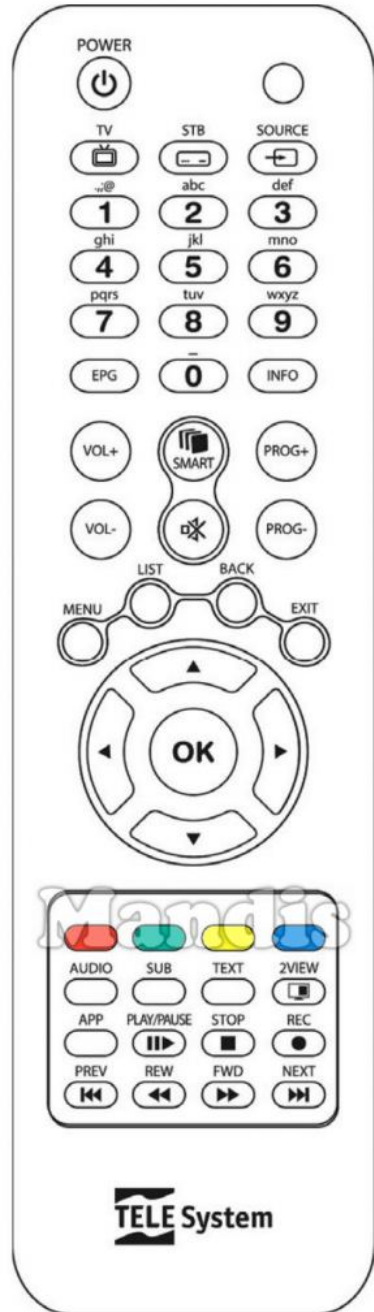

Original		Rechange		Original		Rechange	
	Power		Power		Prog+		Ch +
	1		1		Prog-		Ch -
	2		2		Menu		Menu
	3		3		List		List
	4		4		Back		Back
	5		5		Exit		Exit
	6		6		Up		Up
	7		7		Left		Left
	8		8		OK		Ok
	9		9		Right		Right
	0		0		Down		Down
	EPG		Guide		Red		Red
	Info		Info		Green		Green
	Vol+		Vol +		Yellow		Yellow
	Vol-		Vol -		Blue		Blue
	Smart		Smart		Audio		Dual
	Mute		Mute		Sub		Subt

Original		Rechange		Original		Rechange	
	Text		Text				
	2View		TV/R				
	APP		Media				
	Play / Pause		Play				
	Play / Pause		Pause				
	Stop		Stop				
	Rec		Rec				
	I<< PREV		I<<				
	>>I NEXT		>>I				
	<< REW		<<				
	>> FWD		>>				