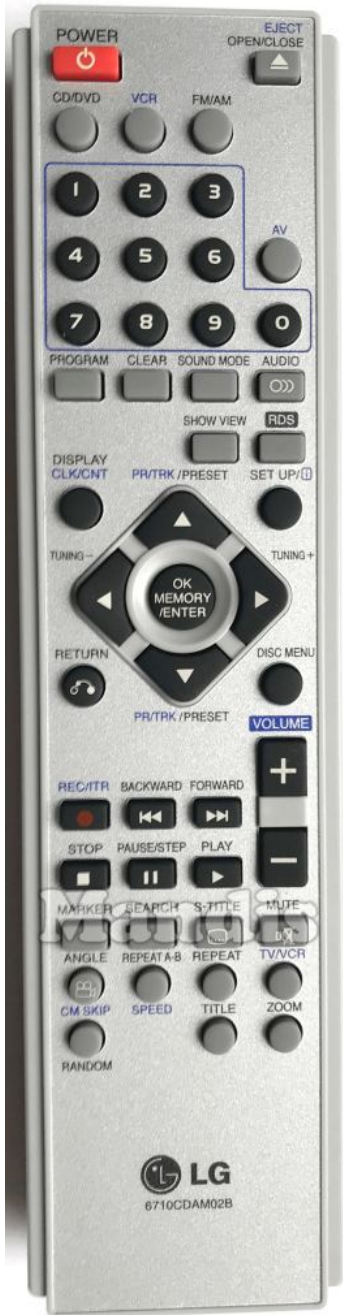

Original	Rechange
Power	Power
Eject / Open/Close	Eject
CD/DVD	+ Shift + 1
VCR	+ Shift + 2
FM/AM	+ Shift + 3
AV	AV
1	1
2	2
3	3
4	4
5	5
6	6
7	7
8	8
9	9
0	0
Program	Sleep

Original	Rechange
Clear	Exit
Sound Mode	+ Shift + Dual
Audio	Dual
Show View	Media
RDS	List
Display / CLK/CNT	Info
Setup / i	Options
Setup / i	Menu
Up / PR/TRK + / Preset +	Up
Up / PR/TRK + / Preset +	Ch +
Down / PR/TRK - / Preset -	Down
Down / PR/TRK - / Preset -	Ch -
Right / Tuning +	Right
Left / Tuning -	Left
OK / Memory /	Ok
Return	Back
Disc Menu	D. Menu

Original	Rechange
VOLUME + +	Vol + + VOL
VOLUME - -	Vol - VOL -
REC/ITR ●	REC MODE ●
BACKWARD ◀◀	I<< Backward ◀◀
BACKWARD ◀◀	I<< Backward ◀◀
FORWARD ▶▶	>>I Forward ▶▶
FORWARD ▶▶	>>I Forward ▶▶
STOP ■	Stop ■
PAUSE/STEP 	Pause
PLAY ▶	Play ▶
MARKER □	Marker FAV PRE-CH
SEARCH □	Search SHIFT + SEARCH TV/R
S-TITLE □	S-Title AD SUBT
MUTE □	Mute MUTE
ANGLE □	Angle PICTURE FORMAT
REPEAT A-B / SPEED	Repeat A-B / TEXT
REPEAT SPEED	Repeat SHIFT + REPEAT TEXT

Original	Rechange
TV/VCR ○	TV/R SEARCH TV/R
CM SKIP / RANDOM	CM Skip / Random ECO 3D
TITLE ○	Title HOME SMART
ZOOM ○	Zoom SHIFT + ZOOM Eject