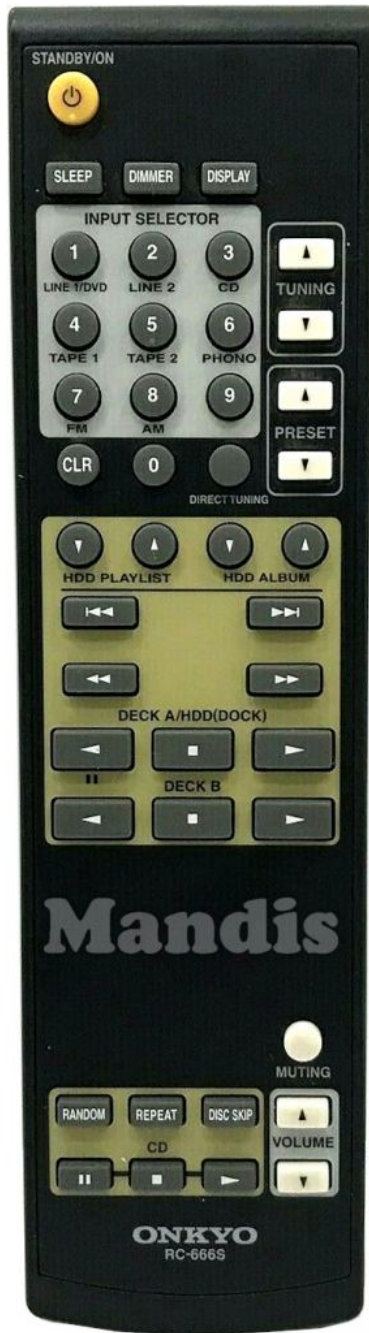

Original	Rechange
STANDBY/ON	Power
SLEEP	Sleep / Timer
DIMMER	Shift + Mute / Dimmer
DISPLAY	Display / Media
1 LINE 1/DVD	1
2 LINE 2	2
3 CD	3
TUNING UP	CH+ / Page+
4 TAPE 1	4
5 TAPE 2	5
6 PHONO	6
TUNING DOWN	CH- / Page-
7 FM	7
8 AM	8
9	9
PRESET UP	Shift + >>I / Preset+
CLR	Exit / Cancel / Clear

Original	Rechange
0	0
DIRECT TUNING	D.Menu / Top
PRESET DOWN	Shift + I<< / Preset-
HDD PLAY LIST	Shift + Down
HDD PLAYLIST	Shift + Up
HDD ALBUM	Down
HDD ALBUM UP	Up
I<<	I<< / Preset-
>>I	>>I / Preset+
<<	<< / Tune-
>>	>> / Tune+
PAUSE	Pause / Step / Freeze
PLAY < DECK A/HDD DOCK	Shift + << /
STOP DECK A/HDD DOCK	Rec / Rec Mode
PLAY > DECK A/HDD DOCK	Play / Slow
PLAY < DECK B	Sound / Title
STOP DECK B	Stop / Hold

Original	Recharge
PLAY > DECK B	Shift + >> /
MUTING	Mute / Dimmer
RANDOM	Blue / Prime Video / Random
REPEAT	Green / APP / Repeat
DISC SKIP	Back / Return
VOL+	Vol+
CD PAUSE	Shift + Pause / Step /
CD STOP	Shift + Stop /
CD PLAY	Shift + Play /
VOL-	Vol-