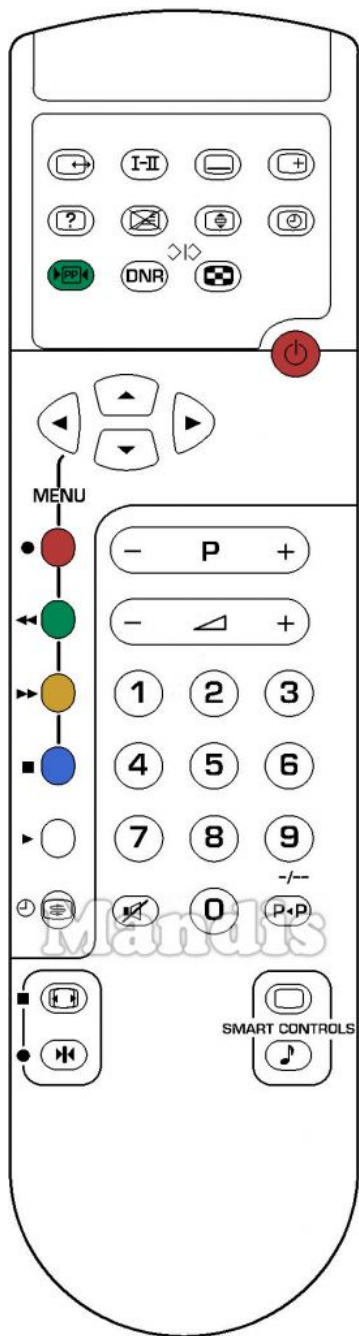

| Original | Recharge | Original | Recharge |
|---|--|--|--|
|  Power |  Power |  Red / Menu |  Red |
|  ><> |  Shift + Menu |  Red / Menu |  Shift + Format |
|  Source |  AV |  Green / Menu |  Green |
|  I - II |  Dual |  Green / Menu |  Shift + Dual |
|  Subtitles |  Subt |  Yellow / Other |  Yellow |
|  [i+] |  Info |  Yellow / Other |  Menu |
|  [?] |  D. Menu |  Blue / OK |  Blue |
|  Mix |  TV/R |  Blue / OK |  Ok |
|  Zoom |  Eject |  Special Audio |  Shift + Subt |
|  Time |  Shift + AV |  Text |  Text |
|  [PP] |  Back |  P - |  Ch - |
|  DNR |  Options |  P + |  Ch + |
|  Mosaic |  Guide |  Vol - |  Vol - |
|  Up |  Up |  Vol + |  Vol + |
|  Down |  Down |  1 |  1 |
|  Right |  Right |  2 |  2 |
|  Left |  Left |  3 |  3 |

| | Original | Recharge | Original | Recharge |
|---|---------------------------|---|----------|----------|
|  | 4 |  | | |
|  | 5 |  | | |
|  | 6 |  | | |
|  | 7 |  | | |
|  | 8 |  | | |
|  | 9 |  | | |
|  | 0 |  | | |
|  | Mute |  | | |
|  | P < P |  | | |
|  | Format |  | | |
|  | Freeze |  | | |
|  | Smart Controls Picture |  | | |
|  | Smart Controls Audio |  | | |
| | | | | |
| | | | | |
| | | | | |
| | | | | |
| | | | | |
| | | | | |

| Original | Recharge | Original | Recharge |
|----------|-------------|----------|--------------|
| | Power | | Power |
| | Time | | TV/R |
| | Zoom | | 3D |
| | Mix | | Text |
| | [?] | | Shift + Info |
| | [i+] | | Info |
| | Freeze/Rec | | Pause |
| | Format/Stop | | Format |
| | Source | | AV |
| | I-II | | Dual |
| | Up | | Up |
| | Down | | Down |
| | Right | | Right |
| | Left | | Left |
| | Rec | | Rec |
| | << | | << |
| | >> | | >> |

| Original | Recharge | Original | Recharge |
|----------|----------|----------|------------|
| | Stop | | Stop |
| | Play | | Play |
| | Timer | | Shift + AV |
| | P- | | Ch - |
| | P + | | Ch + |
| | 1 | | 1 |
| | 2 | | 2 |
| | 3 | | 3 |
| | 4 | | 4 |
| | 5 | | 5 |
| | 6 | | 6 |
| | 7 | | 7 |
| | 8 | | 8 |
| | 9 | | 9 |
| | 0 | | 0 |
| | -/- | | Guide |