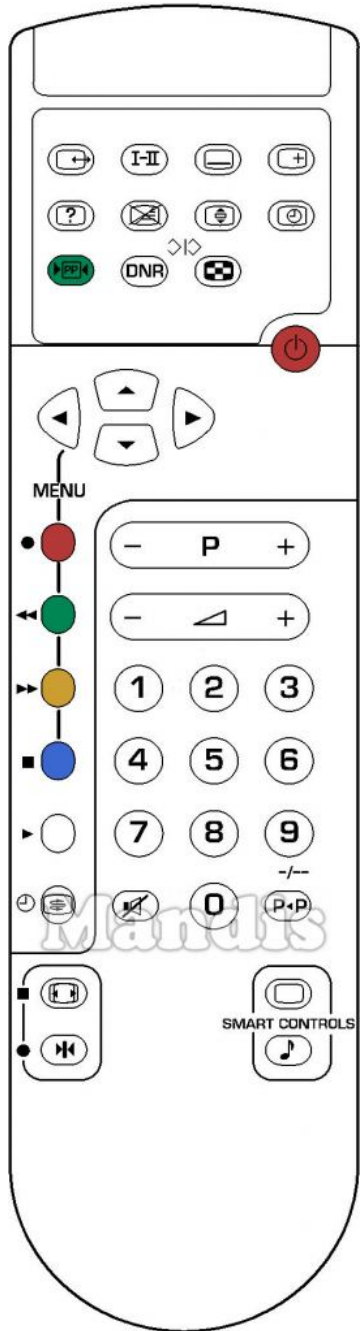

| Original | Recharge | Original | Recharge |
|---|--|--|--|
|  Power |  Power |  Red / Menu |  Red |
|  ><> |  Shift + Menu |  Red / Menu |  Shift + Format |
|  Source |  AV |  Green / Menu |  Green |
|  I - II |  Dual |  Green / Menu |  Shift + Dual |
|  Subtitles |  Subt |  Yellow / Other |  Yellow |
|  [i+] |  Info |  Yellow / Other |  Menu |
|  [?] |  D. Menu |  Blue / OK |  Blue |
|  Mix |  TV/R |  Blue / OK |  Ok |
|  Zoom |  Eject |  Special Audio |  Shift + Subt |
|  Time |  Shift + AV |  Text |  Text |
|  [PP] |  Back |  P - |  Ch - |
|  DNR |  Options |  P + |  Ch + |
|  Mosaic |  Guide |  Vol - |  Vol - |
|  Up |  Up |  Vol + |  Vol + |
|  Down |  Down |  1 |  1 |
|  Right |  Right |  2 |  2 |
|  Left |  Left |  3 |  3 |

| | Original | Recharge | Original | Recharge |
|---|---------------------------|---|----------|----------|
|  | 4 |  | | |
|  | 5 |  | | |
|  | 6 |  | | |
|  | 7 |  | | |
|  | 8 |  | | |
|  | 9 |  | | |
|  | 0 |  | | |
|  | Mute |  | | |
|  | P < P |  | | |
|  | Format |  | | |
|  | Freeze |  | | |
|  | Smart Controls Picture |  | | |
|  | Smart Controls Audio |  | | |
| | | | | |
| | | | | |
| | | | | |
| | | | | |
| | | | | |
| | | | | |

| Original | Recharge | Original | Recharge |
|----------|-------------|----------|--------------|
| | Power | | Power |
| | Time | | TV/R |
| | Zoom | | 3D |
| | Mix | | Text |
| | [?] | | Shift + Info |
| | [i+] | | Info |
| | Freeze/Rec | | Pause |
| | Format/Stop | | Format |
| | Source | | AV |
| | I-II | | Dual |
| | Up | | Up |
| | Down | | Down |
| | Right | | Right |
| | Left | | Left |
| | Rec | | Rec |
| | << | | << |
| | >> | | >> |

| Original | Recharge | Original | Recharge |
|----------|----------|----------|------------|
| | Stop | | Stop |
| | Play | | Play |
| | Timer | | Shift + AV |
| | P- | | Ch - |
| | P + | | Ch + |
| | 1 | | 1 |
| | 2 | | 2 |
| | 3 | | 3 |
| | 4 | | 4 |
| | 5 | | 5 |
| | 6 | | 6 |
| | 7 | | 7 |
| | 8 | | 8 |
| | 9 | | 9 |
| | 0 | | 0 |
| | -/- | | Guide |