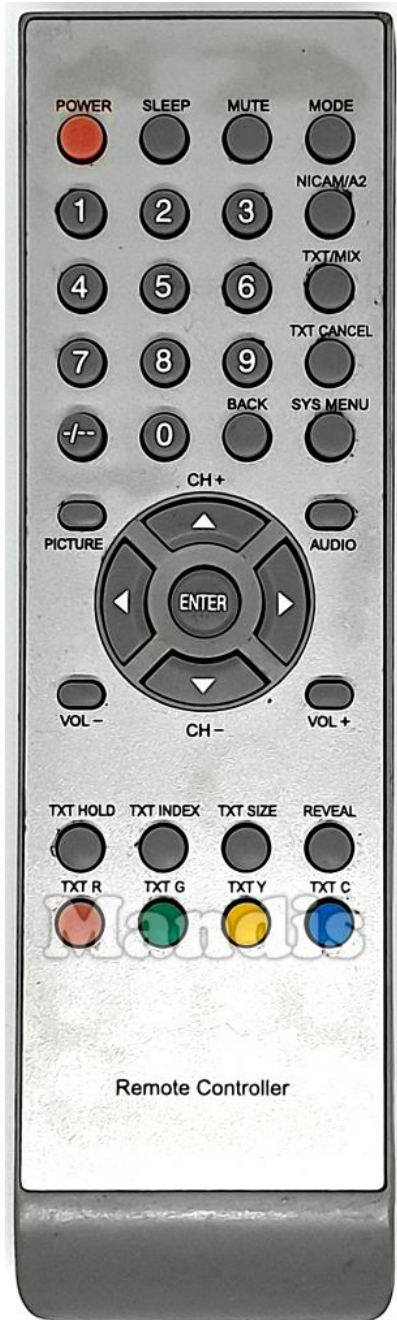

Original	Rechange
 Power	 Power
 Sleep	 Sleep
 Mute	 Mute
 Mode	 Smart
 1	 1
 2	 2
 3	 3
 4	 4
 5	 5
 6	 6
 7	 7
 8	 8
 9	 9
 0	 0
 -/--	 Guide
 Back	 Back
 Nicam / A2	 List

Original	Rechange
 TXT / MIX	 Text
 TXT Cancel	 Exit
 Sys Menu	 Menu
 Picture	 Format
 Audio	 Dual
 Up / CH+	 Up
 Up / CH+	 Ch +
 Left	 Left
 Enter	 Ok
 Right	 Right
 Down / CH-	 Down
 Down / CH-	 Ch -
 Vol-	 Vol -
 Vol+	 Vol +
 TXT Hold	 Stop
 TXT Index	 Info
 TXT Size	 3D

Original		Rechange		Original		Rechange	
REVEAL	Reveal	SEARCH TV/R	TV/R				
TXT R	Red / TXT R	A	Red				
TXT G	Green / TXT G	B	Green				
TXT Y	Yellow / TXT Y	C	Yellow				
TXT C	Cyan / TXT C	D	Blue				