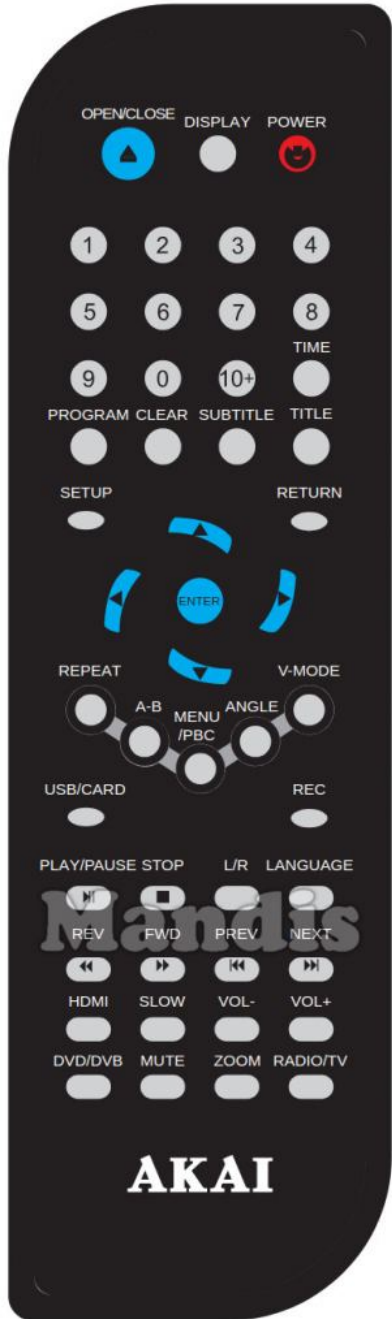

Original	Rechange
 Power	 Power
 Open/Close	 Eject
 Display	 Info
 1	 1
 2	 2
 3	 3
 4	 4
 5	 5
 6	 6
 7	 7
 8	 8
 9	 9
 0	 0
 10+	 Guide
 Time	 AV
 Program	 Sleep
 Clear	 Exit

Original	Rechange
 Subtitle	 Subt
 Title	 Text
 Setup	 Options
 Return	 Back
 Up	 Up
 Right	 Right
 Down	 Down
 Left	 Left
 Enter	 Ok
 Repeat	 Shift + Text
 A-B	 D. Menu
 Menu / PBC	 Menu
 Angle	 Format
 V-Mode	 3D
 USB / CARD	 Media
 Rec	 Rec
 Play	 Play

Original		Rechange		Original	Rechange
	Pause		Pause		
	Stop		Stop		
	L / R		Yellow		
	Language		Dual		
	<< Rew		<<		
	>> Fwd		>>		
	I<< Prev		I<<		
	>>I Next		>>I		
	HDMI		Smart		
	Slow		Shift + Play		
	Vol-		Vol -		
	Vol+		Vol +		
	DVD / DVB		Red		
	Mute		Mute		
	Zoom		Shift + Eject		
	Radio / Tv		TV/R		