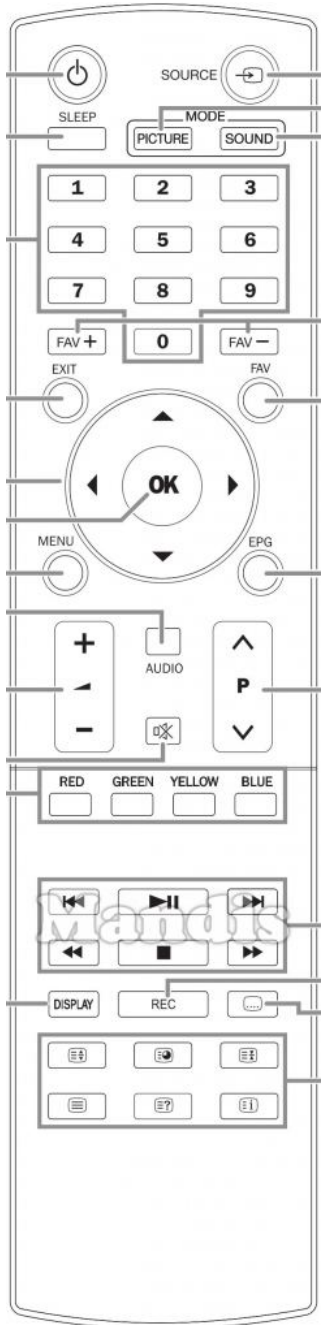

Original	Rechange
 Power	 Power
 Source	 AV / Input / RDS
 Sleep	 Sleep / Timer
 Picture Mode	 Picture / Format
 Sound Mode	 Sound / Title
 1	 1
 2	 2
 3	 3
 4	 4
 5	 5
 6	 6
 7	 7
 8	 8
 9	 9
 FAV+	 Shift + Up
 0	 0
 FAV-	 Shift + Down

Original	Rechange
 Exit	 Exit / Cancel / Clear
 Up	 Up
 FAV	 Fav / Marker / PC
 Left	 Left
 OK	 OK
 Right	 Right
 Menu	 Menu / Home
 Down	 Down
 EPG	 Guide / EPG / -/--
 Vol+	 Vol+
 Audio	 Audio / Lang I/II
 P+	 CH+ / Page+
 Vol-	 Vol-
 Mute	 Mute / Dimmer
 P-	 CH- / Page-
 Red	 Red / Netflix / Search
 Green	 Green / APP / Repeat

Original	Recharge
Yellow	Yellow / YouTube / Repeat
Blue	Blue / Prime Video / Random
I<<	I<< / Preset-
Pause	Pause / Step / Freeze
Play	Play / Slow
>>I	>>I / Preset+
<<	<< / Tune-
Stop	Stop / Hold
>>	>> / Tune+
Display	Display / Media
Rec	Rec / Rec Mode
[...]	Subtitle / EQ
[≡◆]	Zoom / Size
[≡○]	Eject / Surround
[≡+]	Shift + Stop /
[≡]	Text / Goto
[≡?]	Info / Angle

Original	Recharge
[≡i]	Smart / List