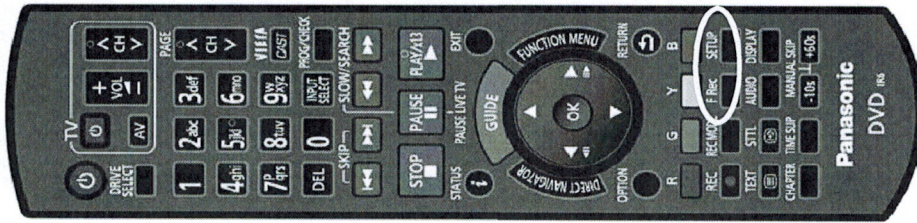

Use a Shared remote controller (N2QAYB000644)

TQBS8035

When DMR-XW380/385/390/480GLK use it, there will be the following differences.
Please understand.

<Order Remote>

N2QAYB000479

<Shared Remote>

N2QAYB000644

Increasing buttons

「DIRECT TV REC」 : Invalid button

「EXT LINK」 : Invalid button

*Shown with  in figure.

Missing buttons

「F Rec」 : Replace it with FUNCTION MENU > Others > Flexible Recording

「SETUP」 : Replace it with 「FUNCTION MENU」 >Others>Setup