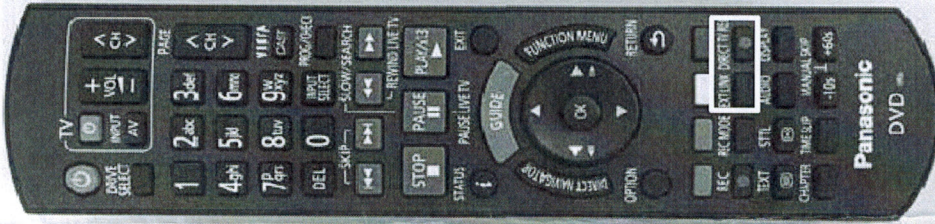

Use a Shared remote controller (N2QAYB000644)

TQBS8035

When DMR-XW380/385/390/480GLK use it, there will be the following differences.
Please understand.

<Order Remote>

N2QAYB000479

<Shared Remote>

N2QAYB000644

Increasing buttons

「DIRECT TV REC」 : Invalid button

「EXT LINK」 : Invalid button

*Shown with  in figure.

Missing buttons

「F Rec」 : Replace it with FUNCTION MENU > Others > Flexible Recording

「SETUP」 : Replace it with 「FUNCTION MENU」 >Others>Setup